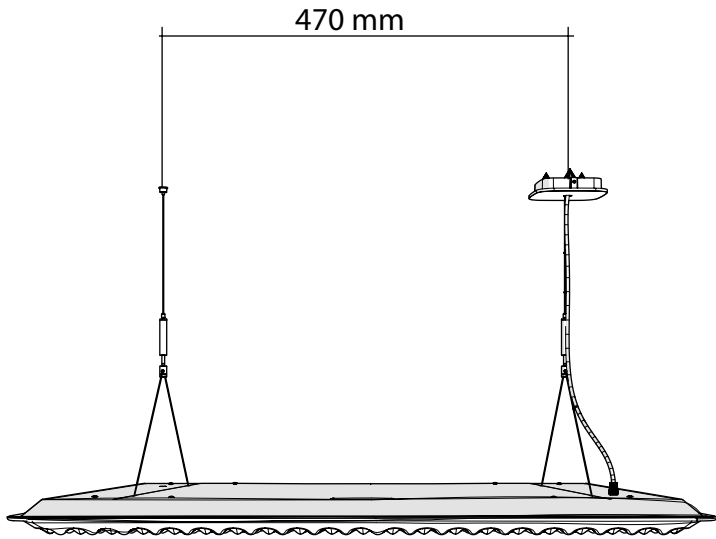

## Eggboard matrix 800x800

design  
Progetto CMR

OUTDOOR

i

			DIRECT EMISSION	DIRECT + INDIRECT EMISSION
	IP20		LED0	LED1

1

2

3

4

**i****i****5**

10

11

14

**i**

**1**

**2**