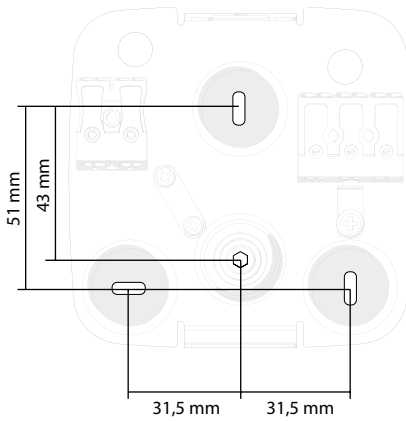

## Eggboard matrix 800x800

design  
Progetto CMR

OUTDOOR

i

			DIRECT EMISSION	DIRECT + INDIRECT EMISSION
	IP20		LED0	LED1

1

2

3

4

**i****i****5**

10

11

14

**i**

**1**

**2**