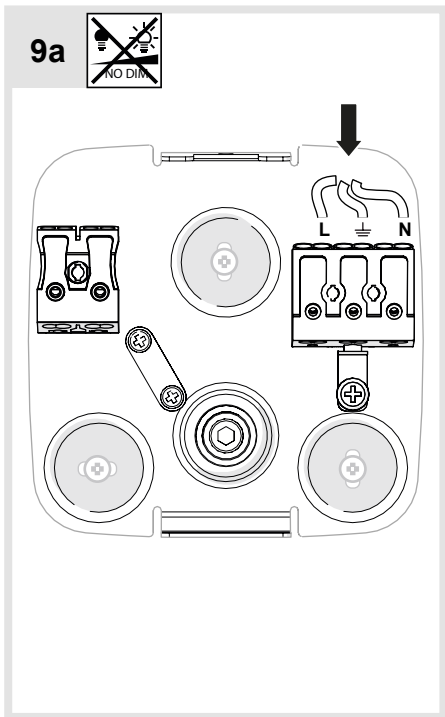

## Eggboard matrix 800x800

design  
Progetto CMR

OUTDOOR

i

			DIRECT EMISSION	DIRECT + INDIRECT EMISSION
	IP20		LED0	LED1

1

2

3

4

**i****i****5**

10

11

14

**i**

**1**

**2**

**i**

**1**

**2a**

2b

3

4

**i**

**i**