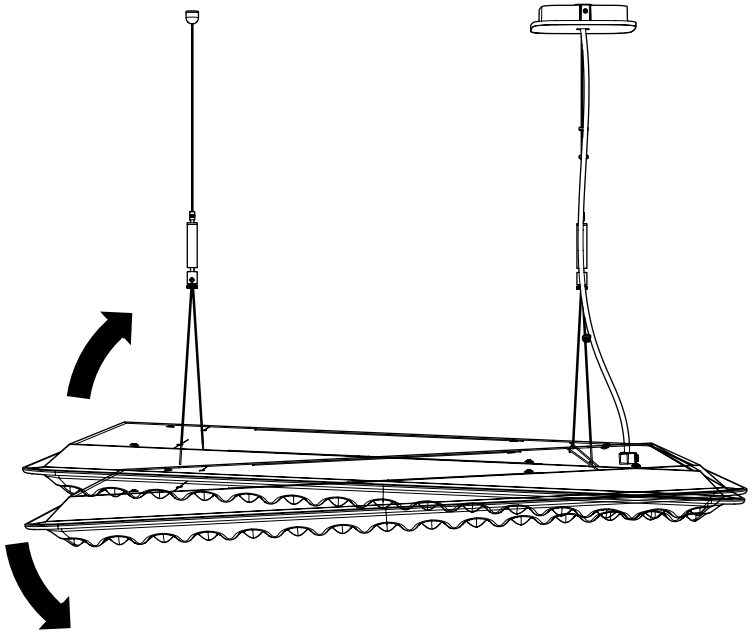

## Eggboard matrix 800x800

design  
Progetto CMR

OUTDOOR

i

			DIRECT EMISSION	DIRECT + INDIRECT EMISSION
	IP20		LED0	LED1

1

2

3

4

**i****i****5**

10

11

14

**i**

**1**

**2**

**i**

**1**

**2a**

2b

3

4

**i**

**i**