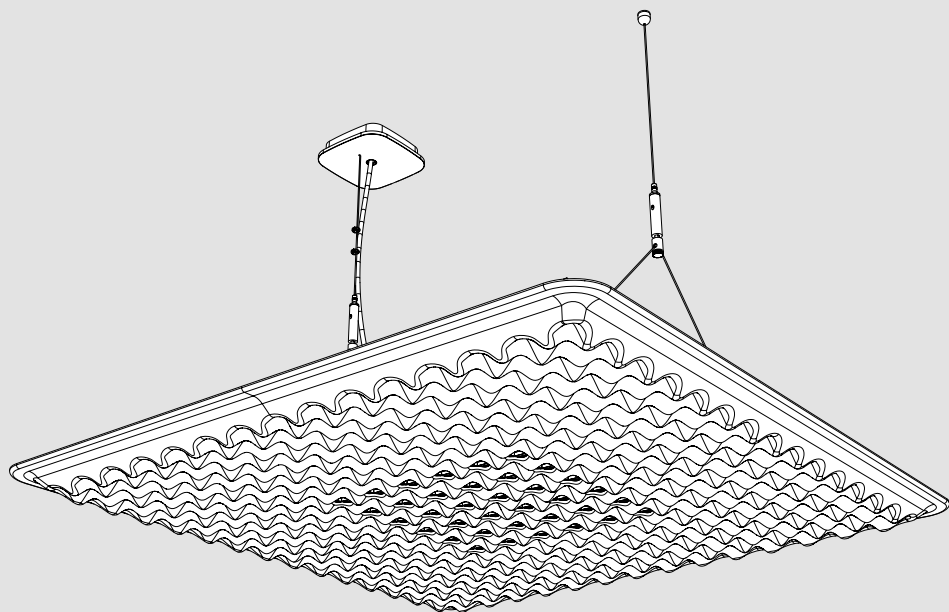

## Eggboard matrix 800x800

design  
Progetto CMR

OUTDOOR

i

			DIRECT EMISSION	DIRECT + INDIRECT EMISSION
	IP20		LED0	LED1

1

2

3

4

**i****i****5**

10

11

14

**i**

**1**

**2**