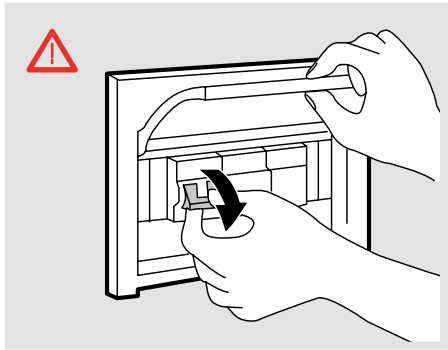

## Eggboard matrix 800x800

design  
Progetto CMR

OUTDOOR

i

			DIRECT EMISSION	DIRECT + INDIRECT EMISSION
	IP20		LED0	LED1

1

2

3