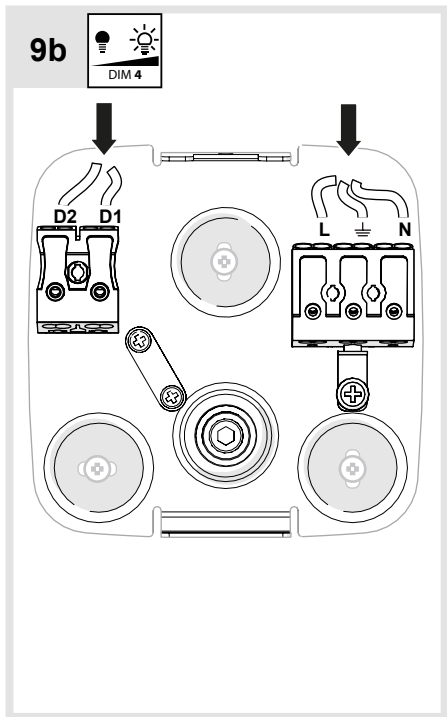

## Eggboard matrix 800x800

design  
Progetto CMR

OUTDOOR

i

			DIRECT EMISSION	DIRECT + INDIRECT EMISSION
	IP20		LED0	LED1

1

2

3

4

**i****i****5**

10

11

14

**i**

**1**

**2**

**i**

**1**

**2a**

2b

3

4

**i**

**i**