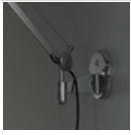

### Tolomeo Mini Wall

Cantilevered arms in polished aluminium; diffuser in anodised aluminium; joints and wall support in polished aluminium. System of spring balancing. The code refers to the luminaire's body only

Code

TOLOMEO SUPPORTO PARETE  
NEW

A025150