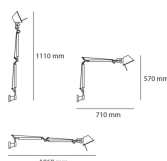

PRODUCT DATA SHEET

Tolomeo Mini Wall

Cantilevered arms in polished aluminium; diffuser in anodised aluminium; joints and wall support in polished aluminium. System of spring balancing. The code refers to the luminaire's body only

Aluminium

LED Dimmable

 N/D° IP20

Watt	Length	Luminous Flux (lm)	CCT	Color	Code	Product name
10W	71 cm	593lm	2700K		A0056W00	Tolomeo Mini Wall LED 2700K
			3000K		A005600	Tolomeo Mini Wall LED 3000K

Accessories