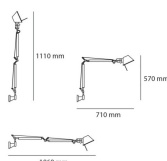

### Tolomeo Mini Wall

Cantilevered arms in polished aluminium; diffuser in anodised aluminium; joints and wall support in polished aluminium. System of spring balancing. The code refers to the luminaire's body only

Aluminium

LED Dimmable

N/D° IP20

Watt	Length	Luminous Flux (lm)	CCT	Color	Code	Product name
10W	71 cm	593lm	2700K		A0056W00	Tolomeo Mini Wall LED 2700K
			3000K		A005600	Tolomeo Mini Wall LED 3000K

Accessories