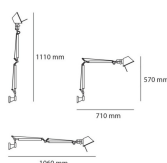

### Tolomeo Parete mini

Cantilevered arms in polished aluminium; diffuser in anodised aluminium; joints and wall support in polished aluminium. System of spring balancing. The code refers to the luminaire's body only

Aluminium

LED Dimmable

 N/D° IP20

Watt	Length	Luminous Flux (lm)	CCT	Color	Code	Product name
10W	71 cm	480lm	3000K	●	A005600	Tolomeo mini parete - Led Aluminium

Accessories

Code

TOLOMEO SUPPORTO PARETE  
NEW