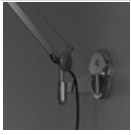

PRODUCT DATA SHEET

Tolomeo Mini Wall

Cantilevered arms in polished aluminium; diffuser in anodised aluminium; joints and wall support in polished aluminium. System of spring balancing. The code refers to the luminaire's body only

Aluminium

LED Dimmable

 N/D° IP20

Watt	Length	Luminous Flux (lm)	CCT	Color	Code	Product name
10W	71 cm	593lm	2700K		A0056W00	Tolomeo Mini Wall LED 2700K
			3000K		A005600	Tolomeo Mini Wall LED 3000K

Accessories

Code

TOLOMEO SUPPORTO PARETE
NEW

A025150

Designers

› Michele De Lucchi

› Giancarlo Fassina