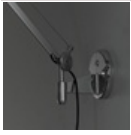

### Tolomeo Parete mini

Cantilevered arms in polished aluminium; diffuser in anodised aluminium; joints and wall support in polished aluminium. System of spring balancing. The code refers to the luminaire's body only

Aluminium

LED Dimmable

 N/D° IP20

Watt	Length	Luminous Flux (lm)	CCT	Color	Code	Product name
10W	71 cm	480lm	3000K	●	A005600	Tolomeo mini parete - Led Aluminium

Accessories

Code

TOLOMEO SUPPORTO PARETE  
NEW