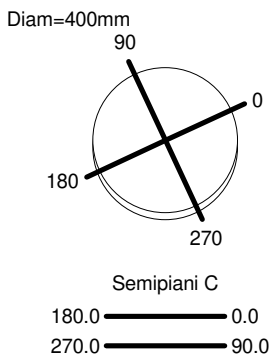

## Measurum.

Code FTS0002512-B  
Name LOGICO PLAFONE SETA LUCIDO

Luminaire Flux	1312 lm	Luminaire Power	12.0 W	Efficacy	109.328 lm/W	Efficiency	86.25%
Source Flux	1521 lm	Maximum value	118.80 cd/klm	Position	C=255.00 G=35.00	CG	Asymmetrical
Round Luminaire		Diam.	400 mm	Height	340 mm		
Round Luminous Area		Diam.	400 mm	Height	340 mm		
Horizontal Luminous Area				Emitting area on Plane 180°			0.136000 m2
Emitting area on Plane 0°				Emitting area on Plane 270°			0.136000 m2
Emitting area on Plane 90°				Glare area at 76°			0.162361 m2
Coordinate system		CG		Symmetry Type		Asymmetrical	
Date		26-08-2024		Maximum Gamma Angle		180	
Measurement Distance		0.00		Measurement Flux		1521 lm	

Lamping=LED DIM 1x12W (E27) CCT=2700K CRI=80

C.I.E. 31 54 77 55 86  
F UTE 0.48 H + 0.39 T

D DIN 5040  
B NBN

C21  
BZ 7

ULOR 38.54 %  
DLOR 47.72 %  
RN 44.68 %