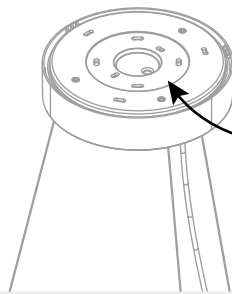

Artemide®

EGGBOARD CIRCLE 63 - 93

design
Progetto CMR

i

GET IT ON
Google Play

Download on the
App Store

Artemide App
Quick Starting Guide

1