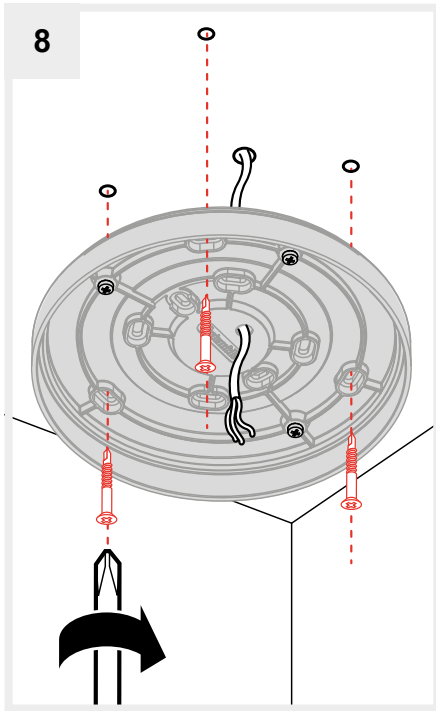

Artemide®

EGGBOARD CIRCLE 63 - 93

design
Progetto CMR

i

GET IT ON
Google Play

Download on the
App Store

Artemide App
Quick Starting Guide

1

2

3

4

5

6

7

12

13a

13b

+EG9000APP

Y513001993

14

15

16

CLICK

18