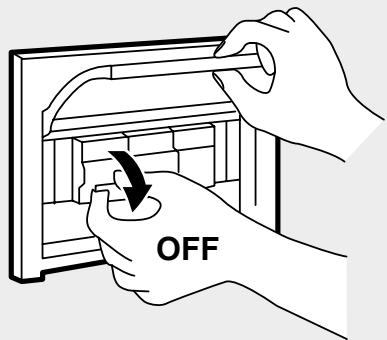

Artemide®

EGGBOARD CIRCLE 63 - 93

design
Progetto CMR

i

GET IT ON
Google Play

Download on the
App Store

Artemide App
Quick Starting Guide

1