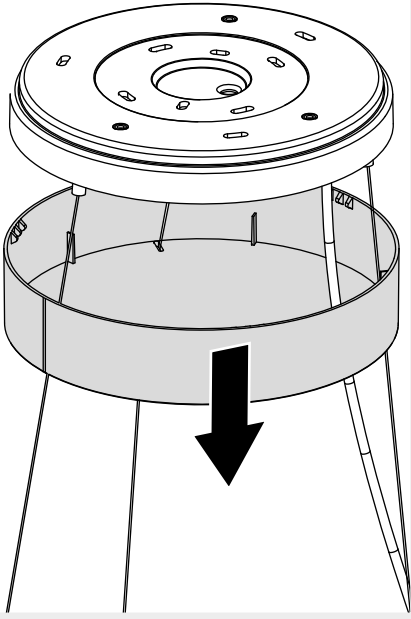

Artemide®

EGGBOARD CIRCLE 63 - 93

design
Progetto CMR

i

GET IT ON
Google Play

Download on the
App Store

Artemide App
Quick Starting Guide

1