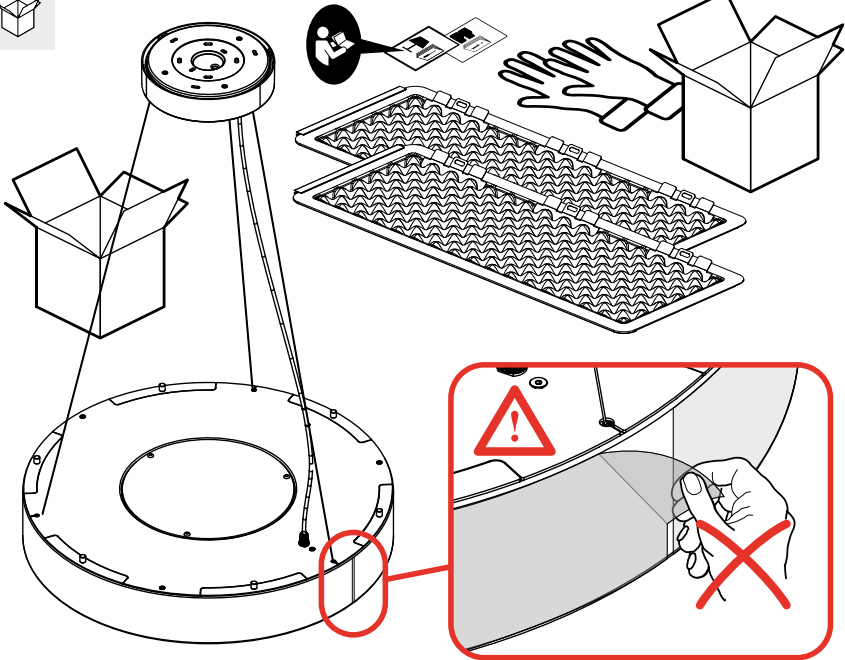

Artemide®

EGGBOARD CIRCLE 63 - 93

design
Progetto CMR

i

GET IT ON
Google Play

Download on the
App Store

Artemide App
Quick Starting Guide

1