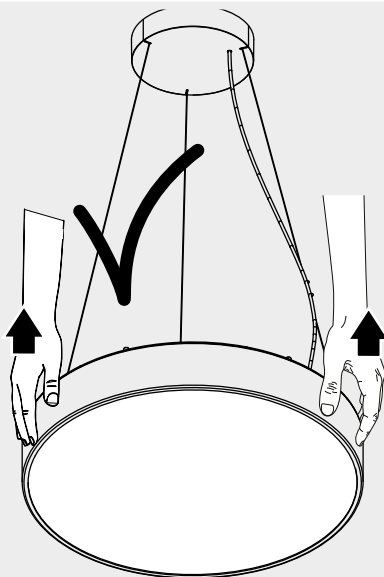

Artemide®

EGGBOARD CIRCLE 63 - 93

design
Progetto CMR

i

GET IT ON
Google Play

Download on the
App Store

Artemide App
Quick Starting Guide

1