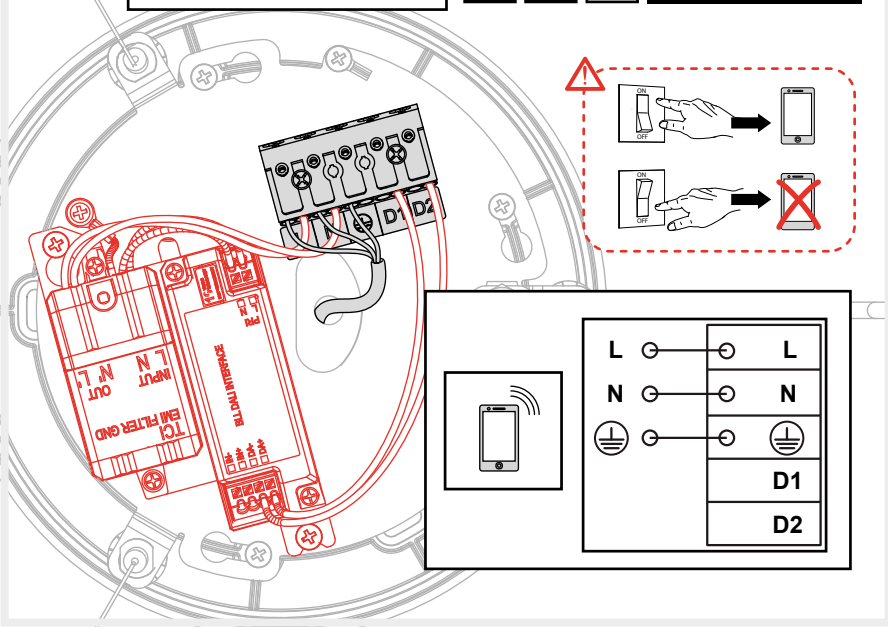

Artemide®

EGGBOARD CIRCLE 63 - 93

design
Progetto CMR

i

GET IT ON
Google Play

Download on the
App Store

Artemide App
Quick Starting Guide

1

13b

+EG9000APP

Y513001993

14

15

16

CLICK

18