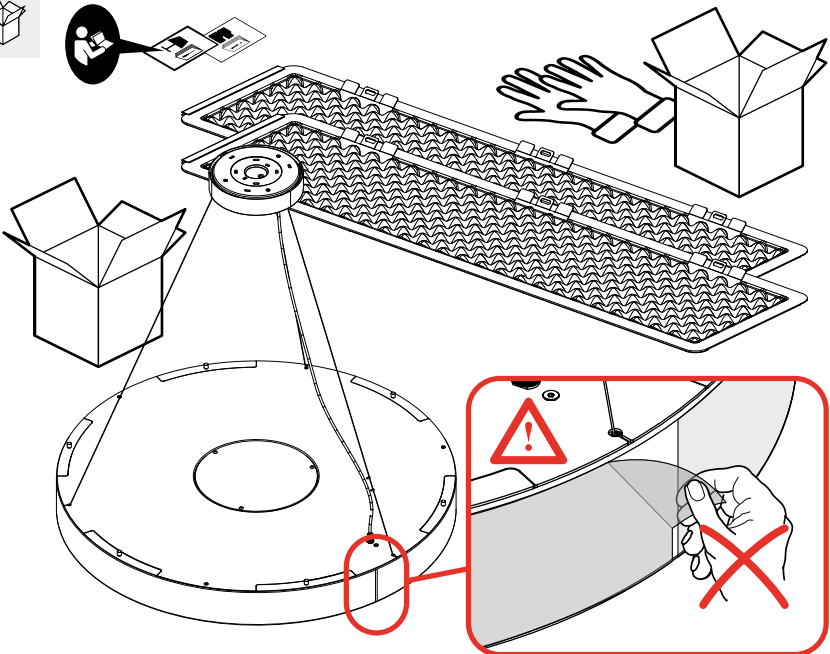

Artemide®

EGGBOARD CIRCLE 63 - 93

design
Progetto CMR

i

GET IT ON
Google Play

Download on the
App Store

Artemide App
Quick Starting Guide

1