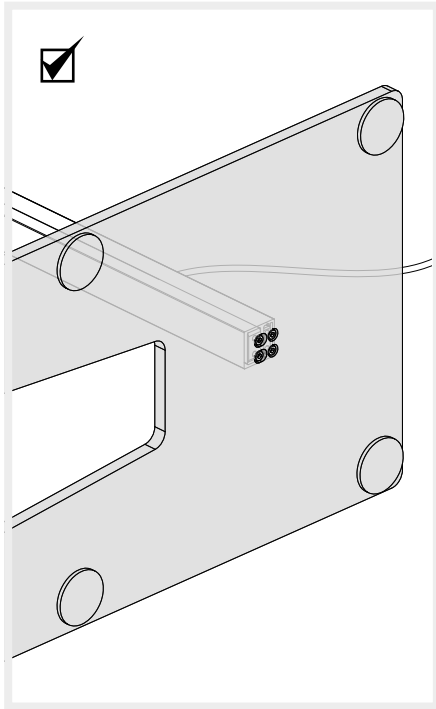

Artemide®

TURN AROUND

design
Carlotta de Bevilacqua

i

1

2

ON / OFF

Artemide®