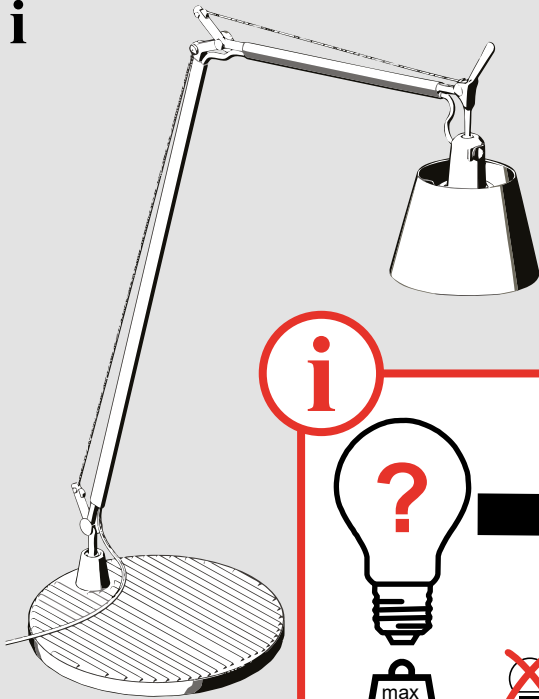

i

i

Artemide
XXX W

max 50 g

HALO HALO FLUO

for USA/CANADA only

max 50g

Bulb for USA/CAN:
Max 8W E26
Type A
cULus SBLED

HALO HALO FLUO