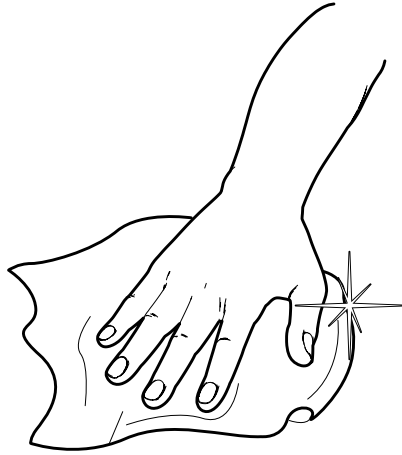

max 50 g

HALO HALO FLUO

for USA/CANADA only

max 50g

Bulb for USA/CAN:
Max 8W E26
Type A
cULus SBLED

HALO HALO FLUO

Artemide®

Artemide