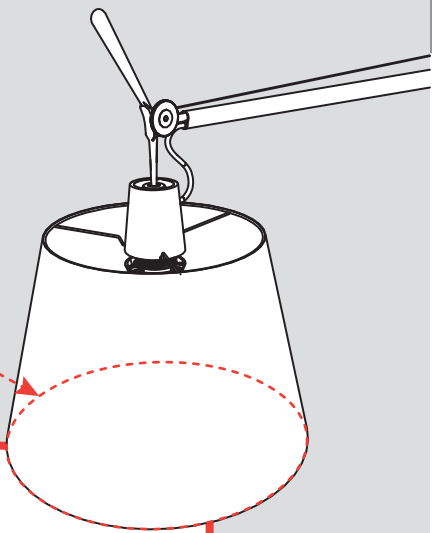

i

Artemide®

XXX W

max 50 g

for USA/CANADA only

max 50 g

Bulb for USA/CAN:
Max 25W E26
Type G or A
cULus SBLED