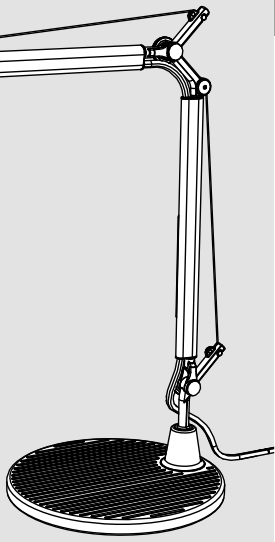

i

i

i

max 45 mm

max 77 mm

Artemide

XXX W

Bulb for USA/CAN only:
Max 6W E12
Type G
cULus SBLED