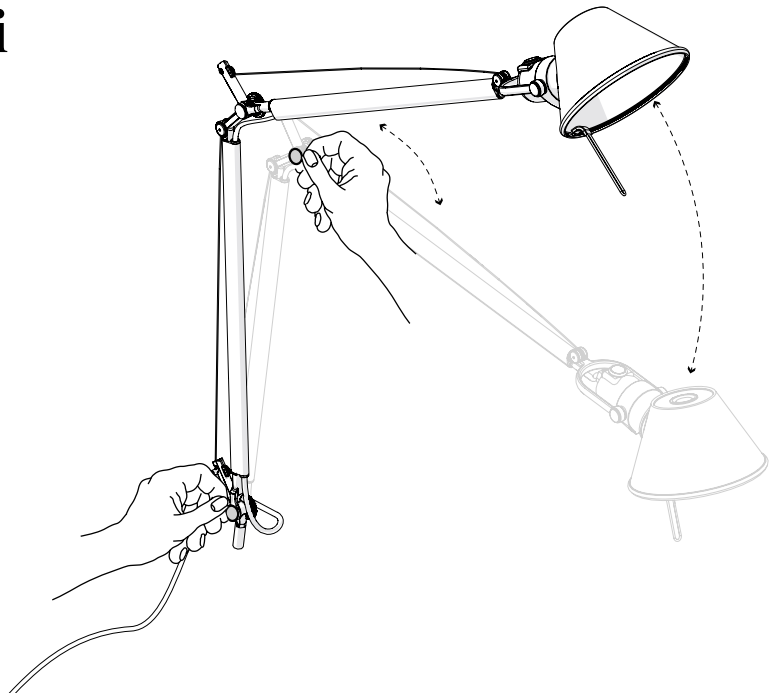

i

i

i

max 45 mm

max 77 mm

Artemide

XXX W

Bulb for USA/CAN only:
Max 6W E12
Type G
cULus SBLED