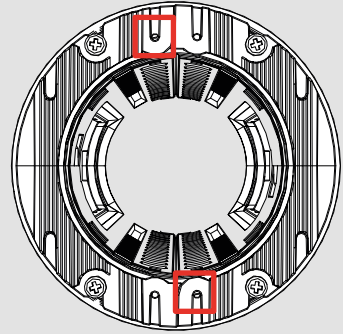

## VECTOR 40/55 RECESSED TRIM/TRIMLESS

design  
Carlotta de Bevilacqua

i

VECTOR  
40/55 DALI

VECTOR 40

VECTOR 40

	LED1 from Dthr (m)		
	2700K	3000K	4000K
SP	1,6	1,6	2,15
FL	LED1	LED1	1,75
WF	LED1	LED1	1,75

VECTOR 40/55 TRIMLESS → A

VECTOR 40/55 TRIM → B

1

**i**

 Fixing structure screw

 Fixing ceiling screw

 Magnetic fixing

**A****2****3****4**

5

6

7a

VECTOR 55

7b

VECTOR 40

**i**

**i**

$\pm 360^\circ$

$\pm 90^\circ$

**i**

**B****8****i**

 Magnetic fixing

**9**

10

11

12