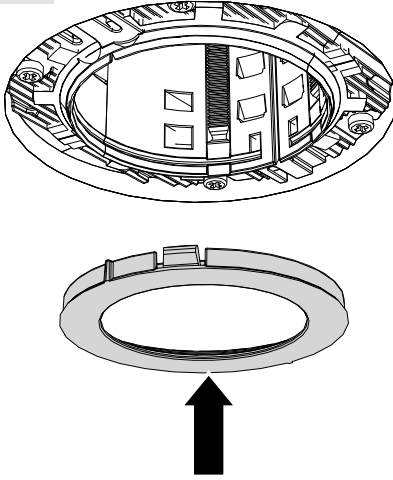

## VECTOR 40/55 RECESSED TRIM/TRIMLESS

design  
Carlotta de Bevilacqua

i

VECTOR  
40/55 DALI

VECTOR 40

VECTOR 40

	LED1 from Dthr (m)		
	2700K	3000K	4000K
SP	1,6	1,6	2,15
FL	LED1	LED1	1,75
WF	LED1	LED1	1,75

VECTOR 40/55 TRIMLESS → A

VECTOR 40/55 TRIM → B

1

**i**

 Fixing structure screw

 Fixing ceiling screw

 Magnetic fixing

**A****2****3****4**

5

6

7a

VECTOR 55

7b

VECTOR 40

**i**

**i**

$\pm 360^\circ$