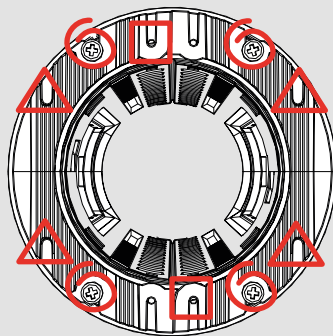

## VECTOR 40/55 RECESSED TRIM/TRIMLESS

design  
Carlotta de Bevilacqua

i

VECTOR  
40/55 DALI

VECTOR 40

VECTOR 40

	LED1 from Dthr (m)		
	2700K	3000K	4000K
SP	1,6	1,6	2,15
FL	LED1	LED1	1,75
WF	LED1	LED1	1,75

VECTOR 40/55 TRIMLESS → A

VECTOR 40/55 TRIM → B

1

**i**

 Fixing structure screw

 Fixing ceiling screw

 Magnetic fixing

**A****2****3****4**

5