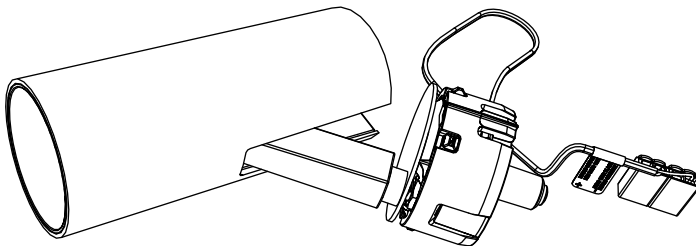

## VECTOR 40/55 RECESSED TRIM/TRIMLESS

design  
Carlotta de Bevilacqua

i

VECTOR  
40/55 DALI

VECTOR 40

VECTOR 40

	LED1 from Dthr (m)		
	2700K	3000K	4000K
SP	1,6	1,6	2,15
FL	LED1	LED1	1,75
WF	LED1	LED1	1,75

VECTOR 40/55 TRIMLESS → A

VECTOR 40/55 TRIM → B

1

**i**

 Fixing structure screw

 Fixing ceiling screw

 Magnetic fixing

**A****2****3****4**

5