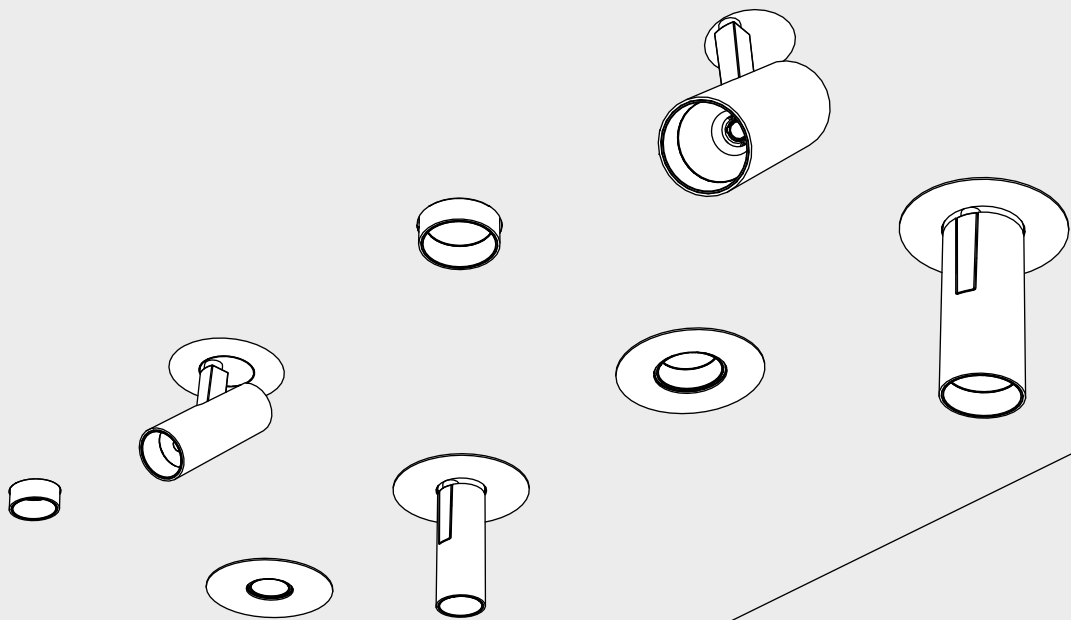

## VECTOR 40/55 RECESSED TRIM/TRIMLESS

design  
Carlotta de Bevilacqua

i

VECTOR  
40/55 DALI

VECTOR 40

VECTOR 40

	LED1 from Dthr (m)		
	2700K	3000K	4000K
SP	1,6	1,6	2,15
FL	LED1	LED1	1,75
WF	LED1	LED1	1,75

VECTOR 40/55 TRIMLESS → A

VECTOR 40/55 TRIM → B

1

**i**

 Fixing structure screw

 Fixing ceiling screw

 Magnetic fixing

**A****2****3****4**

5