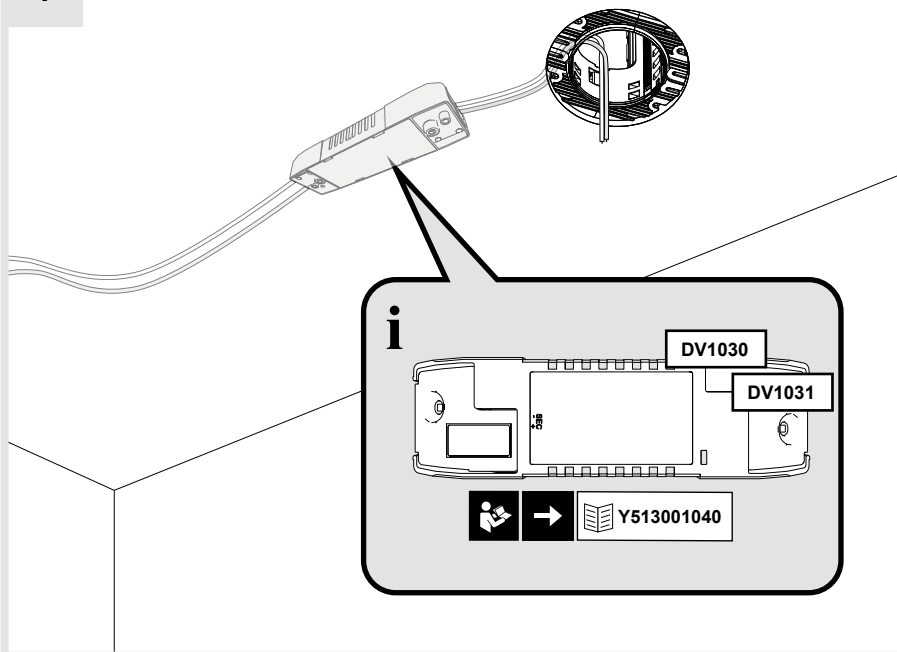

## VECTOR 40/55 RECESSED TRIM/TRIMLESS

design  
Carlotta de Bevilacqua

i

VECTOR  
40/55 DALI

VECTOR 40

VECTOR 40

	LED1 from Dthr (m)		
	2700K	3000K	4000K
SP	1,6	1,6	2,15
FL	LED1	LED1	1,75
WF	LED1	LED1	1,75

VECTOR 40/55 TRIMLESS → A

VECTOR 40/55 TRIM → B

1

**i**

 Fixing structure screw

 Fixing ceiling screw

 Magnetic fixing

**A****2****3****4**

5