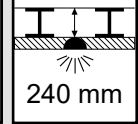

## VECTOR 40/55 RECESSED TRIM/TRIMLESS

design  
Carlotta de Bevilacqua

i

VECTOR  
40/55 DALI

VECTOR 40

VECTOR 40

	LED1 from Dthr (m)		
	2700K	3000K	4000K
SP	1,6	1,6	2,15
FL	LED1	LED1	1,75
WF	LED1	LED1	1,75

VECTOR 40/55 TRIMLESS → A

VECTOR 40/55 TRIM → B

1

**i**

 Fixing structure screw

 Fixing ceiling screw

 Magnetic fixing

**A****2****3****4**

5