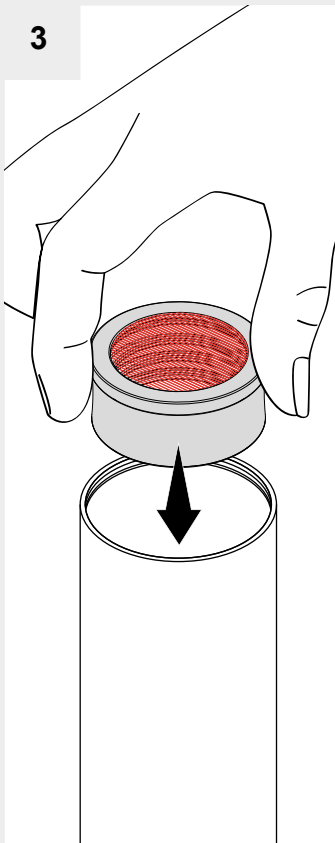

A	B	C	D
1				•
2	•	•	•	
3	•	•		
4	•	•		

3