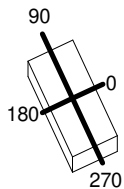

## Measurum.

Code FTS002511-A  
Name LOGICO MINI PARETE GRIGIO

Luminaire Flux	740 lm	Luminaire Power	10.5 W	Efficacy	70.489 lm/W	Efficiency	70.15%
Source Flux	1055 lm	Maximum value	131.33 cd/klm	Position	C=0.00 G=85.00	CG	Asymmetrical
Rectangular Luminaire		Length	220 mm	Width	103 mm	Height	253 mm
Rectangular Luminous Area		Length	220 mm	Width	103 mm	Height	252 mm
Horizontal Luminous Area		0.022660 m2		Emitting area on Plane 180°		0.055660 m2	
Emitting area on Plane 0°		0.055660 m2		Emitting area on Plane 270°		0.026059 m2	
Emitting area on Plane 90°		0.026059 m2		Glare area at 76°		0.059489 m2	
Coordinate system		CG		Symmetry Type		Asymmetrical	
Date		20-01-2022		Maximum Gamma Angle		180	
Measurement Distance		0.00		Measurement Flux		1055 lm	

Lamping=LED DIM 1x10.5W (E27) CCT=2700K CRI=80

C.I.E. 30 54 77 59 70  
F UTE 0.41 J + 0.29 T

D DIN 5040  
B NBN

C11  
BZ 7

220mm x 103mm

Semipiani C

180.0 ——— 0.0  
270.0 ——— 90.0

ULOR 28.73 %