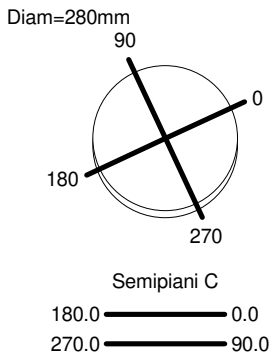

Luminaire

Code 0692020A
Name LOGICO MINI PLAFONE

Measurerm.

Code FTS002504-A
Name LOGICO MINI PLAFONE

Luminaire Flux	969 lm	Luminaire Power	10.5 W	Efficacy	92.257 lm/W	Efficiency	91.82%
Source Flux	1055 lm	Maximum value	136.82 cd/klm	Position	C=75.00 G=30.00	CG	Asymmetrical
Round Luminaire		Diam.	280 mm	Height	230 mm		
Round Luminous Area		Diam.	280 mm	Height	230 mm		
Horizontal Luminous Area		0.061575 m ²		Emitting area on Plane 180°		0.064400 m ²	
Emitting area on Plane 0°		0.064400 m ²		Emitting area on Plane 270°		0.064400 m ²	
Emitting area on Plane 90°		0.064400 m ²		Glare area at 76°		0.077383 m ²	
Coordinate system		CG		Symmetry Type		Asymmetrical	
Date		20-01-2022		Maximum Gamma Angle		180	
Measurement Distance		0.00		Measurement Flux		1055 lm	

Lamping=LED DIM 1x10.5W (E27) CCT=2700K CRI=80

C.I.E. 31 54 77 58 92
F UTE 0.54 H + 0.38 T

D DIN 5040
B NBN

C21
BZ 7

ULOR 38.21 %
DLOR 53.61 %
RN 41.62 %