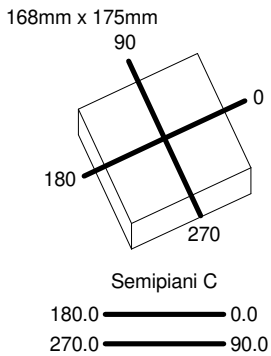

Luminaire

Code T082200
Name CHILONE TERRA 45 8W 3000K grigio bianco

Measurerm.

Code FTS0000901-A
Name CHILONE TERRA 45 8W 3000K grigio bianco

Luminaire Flux	350 lm	Luminaire Power	8.0 W	Efficacy	43.693 lm/W	Efficiency	100.00%
Source Flux	350 lm	Maximum value	529.54 cd/klm	Position	C=90.00 G=45.00	CG	Asymmetrical
Rectangular Luminaire		Length	168 mm	Width	175 mm	Height	450 mm
Rectangular Luminous Area		Length	28 mm	Width	147 mm	Height	0 mm
Horizontal Luminous Area		0.004116 m2		Emitting area on Plane 180°		0.000000 m2	
Emitting area on Plane 0°		0.000000 m2		Emitting area on Plane 270°		0.000000 m2	
Emitting area on Plane 90°		0.000000 m2		Glare area at 76°		0.000996 m2	
Coordinate system		CG		Symmetry Type		Asymmetrical	
Date		15-04-2021		Maximum Gamma Angle		180	
Measurement Distance		0.00		Measurement Flux		350 lm	

LED Flux=728lm LED Power=6W Eff=48% EfcLed=121lm/W EfcLum=44lm/W CCT=3000K Ra=80 SDCM=5 L70(6K)=54400

C.I.E. 30 64 88 92 100
F UTE 0.92 I + 0.08 T

D DIN 5040
B NBN

A11
BZ 7 / 0.8 / BZ 6

ULOR 8.36 %
DLOR 91.64 %
RN 8.36 %