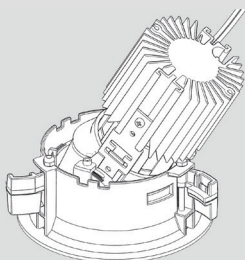

EVERYTHING 105

Design by
Studio Artemide

EVERYTHING 105 ROUND TRIM

fix

adjustable

EVERYTHING 105 SQUARE TRIM

fix

adjustable

EVERYTHING 105 ROUND TRIMLESS

fix

adjustable

EVERYTHING 105 SQUARE TRIMLESS

fix

adjustable

Adjustable

Fix

Round	Fix	Adjustable
Trim	✓	✓
Trimless	✓	✓

Square	Fix	Adjustable
Trim	✓	✓
Trimless	✓	✓

Fix					
Everything	X(mm)	Y(mm)	Z(mm)	H1(mm)	H2(mm)
TRIM	92	105	2	120	130
TRIMLESS	92	-	-	120	130

Adjustable					
Everything	X(mm)	Y(mm)	Z(mm)	H1(mm)	H2(mm)
TRIM	92	105	2	125	135
TRIMLESS	92	-	-	125	135