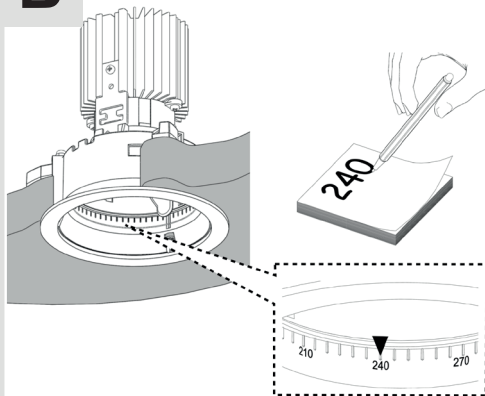

Round Trim Trimless Version

A

B

C

D