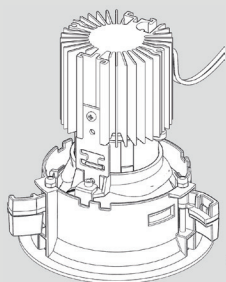

EVERYTHING 105

Design by
Studio Artemide

EVERYTHING 105 ROUND TRIM

fix

adjustable

EVERYTHING 105 SQUARE TRIM

fix

adjustable

EVERYTHING 105 ROUND TRIMLESS

fix

adjustable

EVERYTHING 105 SQUARE TRIMLESS

fix

adjustable

Adjustable

Fix

Round	Fix	Adjustable
Trim	✓	✓
Trimless	✓	✓

Square	Fix	Adjustable
Trim	✓	✓
Trimless	✓	✓

Fix					
Everything	X(mm)	Y(mm)	Z(mm)	H1(mm)	H2(mm)
TRIM	92	105	2	120	130
TRIMLESS	92	-	-	120	130

Adjustable					
Everything	X(mm)	Y(mm)	Z(mm)	H1(mm)	H2(mm)
TRIM	92	105	2	125	135
TRIMLESS	92	-	-	125	135