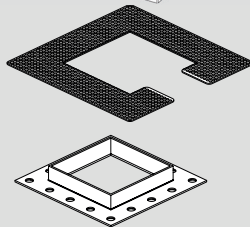

EVERYTHING 105

Design by
Studio Artemide

EVERYTHING 105 ROUND TRIM

fix

adjustable

EVERYTHING 105 SQUARE TRIM

fix

adjustable

EVERYTHING 105 ROUND TRIMLESS

fix

adjustable

EVERYTHING 105 SQUARE TRIMLESS

fix

adjustable

Adjustable

Fix

Round	Fix	Adjustable
Trim	✓	✓
Trimless	✓	✓

Square	Fix	Adjustable
Trim	✓	✓
Trimless	✓	✓

Fix					
Everything	X(mm)	Y(mm)	Z(mm)	H1(mm)	H2(mm)
TRIM	92	105	2	120	130
TRIMLESS	92	-	-	120	130

Adjustable					
Everything	X(mm)	Y(mm)	Z(mm)	H1(mm)	H2(mm)
TRIM	92	105	2	125	135
TRIMLESS	92	-	-	125	135

Round Trimless Version

1A

2A

3A

4A

5A

Step 6

Square Trimless Version