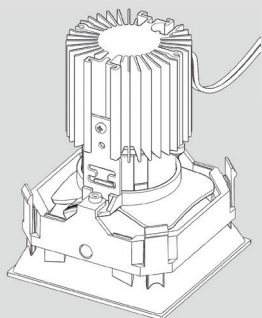

EVERYTHING 105

Design by
Studio Artemide

EVERYTHING 105 ROUND TRIM

fix

adjustable

EVERYTHING 105 SQUARE TRIM

fix

adjustable

EVERYTHING 105 ROUND TRIMLESS

fix

adjustable

EVERYTHING 105 SQUARE TRIMLESS

fix

adjustable

Adjustable

Fix

Round	Fix	Adjustable
Trim	✓	✓
Trimless	✓	✓

Square	Fix	Adjustable
Trim	✓	✓
Trimless	✓	✓

Fix					
Everything	X(mm)	Y(mm)	Z(mm)	H1(mm)	H2(mm)
TRIM	92	105	2	120	130
TRIMLESS	92	-	-	120	130

Adjustable					
Everything	X(mm)	Y(mm)	Z(mm)	H1(mm)	H2(mm)
TRIM	92	105	2	125	135
TRIMLESS	92	-	-	125	135