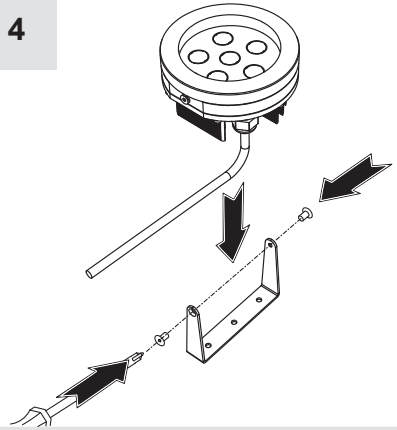

Artemide®

Ego Spot

design
E. Gismondi

i

Ego spot

Ego spot

Ø103mm x H 86mm

1**2****3****4****5****6**