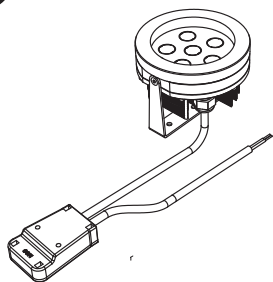

Artemide®

Ego Spot

design
E. Gismondi

i

Ego spot

Ego spot

Ø103mm x H 86mm

1**2****3****4****5****6**