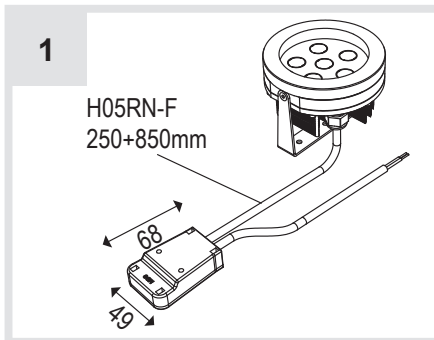

Ego spot - 24Vdc