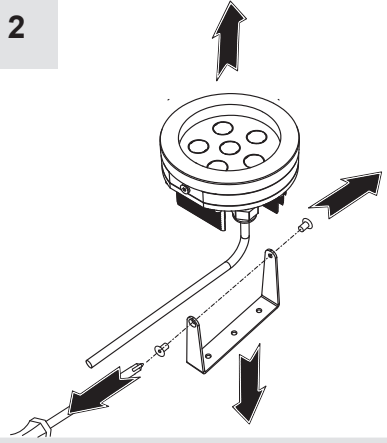

Artemide®

Ego Spot

design
E. Gismondi

i

Ego spot

Ego spot

Ø103mm x H 86mm

1**2****3****4****5****6**