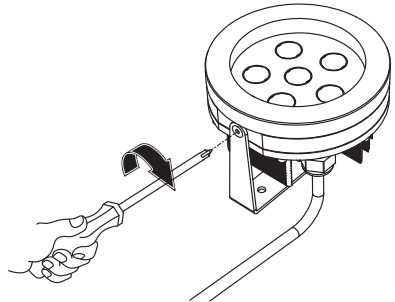

Artemide®

Ego Spot

design
E. Gismondi

i

Ego spot

Ego spot

Ø103mm x H 86mm

1**2****3****4****5****6**