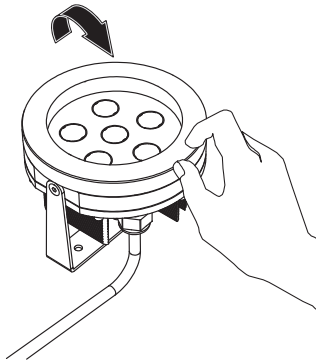

Artemide®

Ego Spot

design
E. Gismondi

i

Ego spot

Ego spot

Ø103mm x H 86mm

1**2****3****4****5****6**