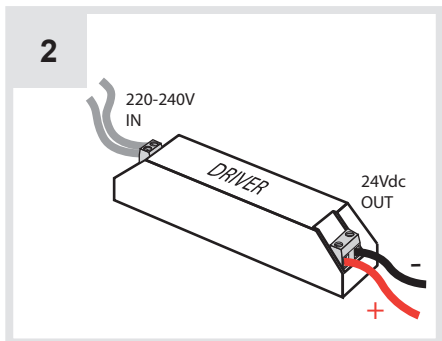

Ego spot - 24Vdc