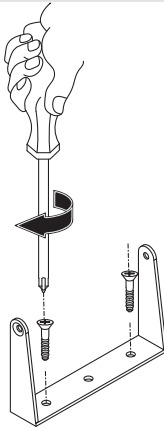

Artemide®

Ego Spot

design
E. Gismondi

i

Ego spot

Ego spot

Ø103mm x H 86mm

1**2****3****4****5****6**