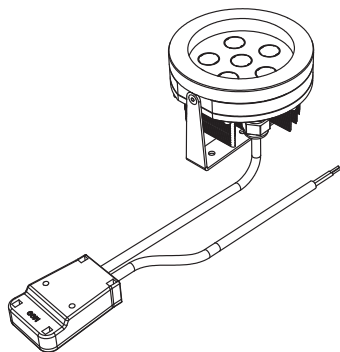

Artemide®

Ego Spot

design
E. Gismondi

i

Ego spot

Ego spot

Ø103mm x H 86mm

1**2****3****4****5****6**