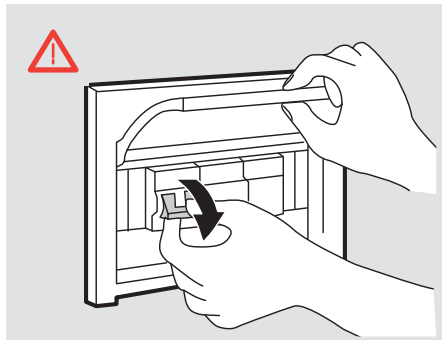

Ego spot - 24Vdc