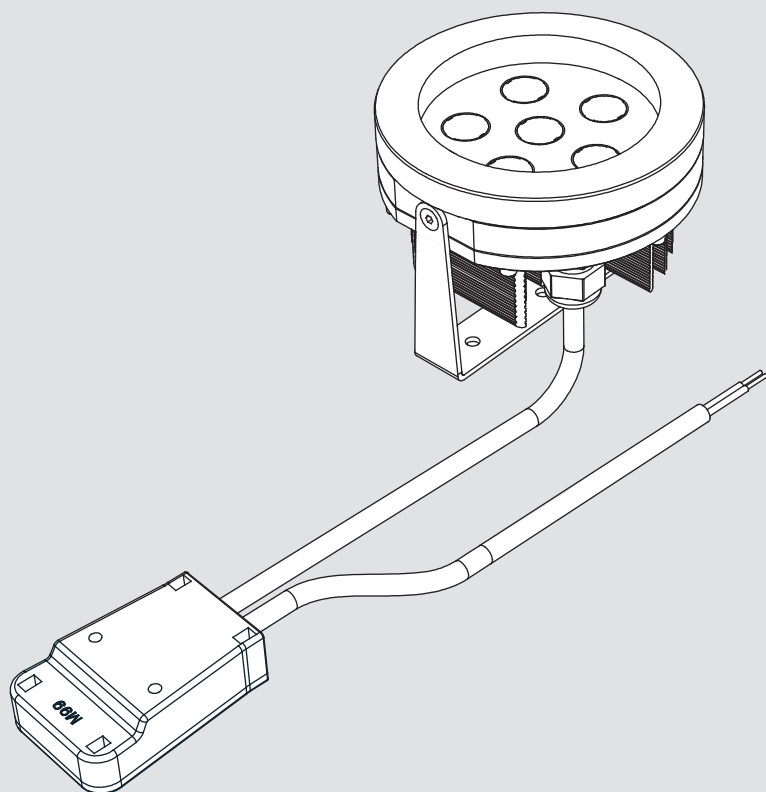

Artemide®

Ego Spot

design
E. Gismondi

i

Ego spot

Ego spot

Ø103mm x H 86mm

1**2****3****4****5****6**