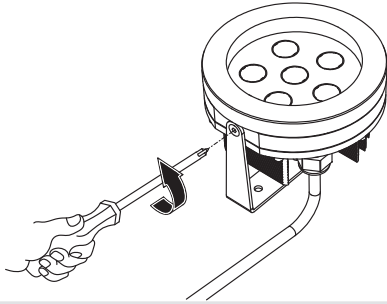

Artemide®

Ego Spot

design
E. Gismondi

i

Ego spot

Ego spot

Ø103mm x H 86mm

1**2****3****4****5****6**