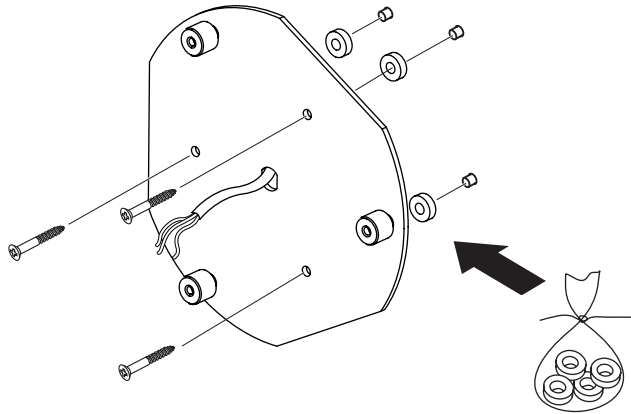

# ITKA

wall / ceiling

Naoto Fukasawa | 2010

DANESE  
  
MILANO

---

Ø 50

MADE IN ITALY

Fig.1