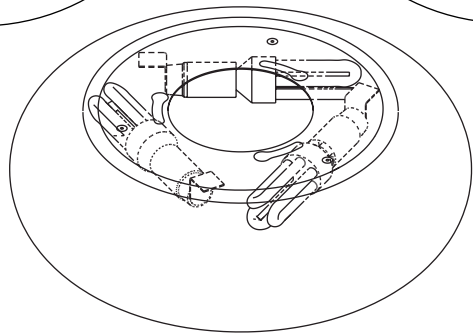

Fig. 4

220 - 240 V / 50 - 60 Hz	
MAX 22W (E27)	
Fluo: FBT	1300 lm
LED: DRAA	1000 lm