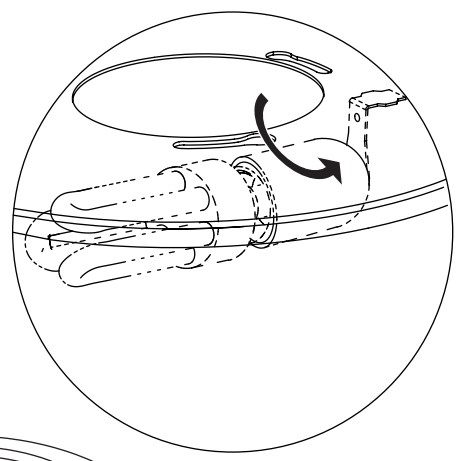

220 - 240 V / 50 - 60 Hz	
MAX 22W (E27)	
Fluo: FBT	1300 lm
LED: DRAA	1000 lm