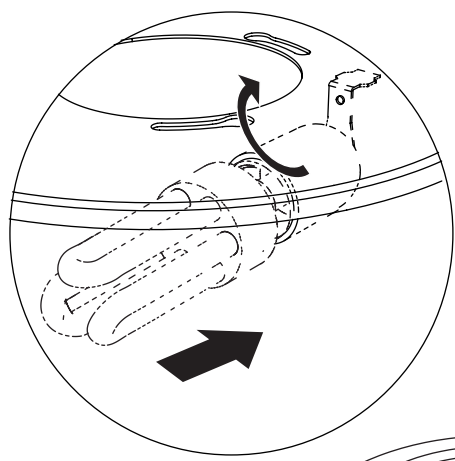

Fig. 4

220 - 240 V / 50 - 60 Hz	
MAX 22W (E27)	
Fluo: FBT	1300 lm
LED: DRAA	1000 lm