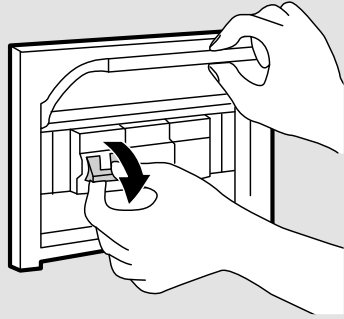

Alphabet of Light Circular 90

design
BIG

i

Artemide App
Quick Starting Guide

1

2

3

9