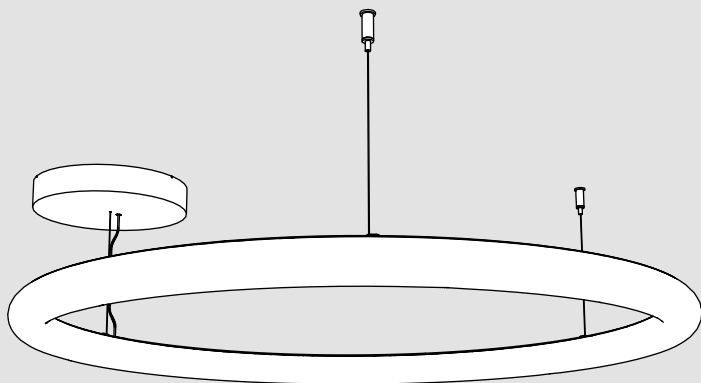

Alphabet of Light Circular 90

design
BIG

i

Artemide App
Quick Starting Guide

1

2

3

9