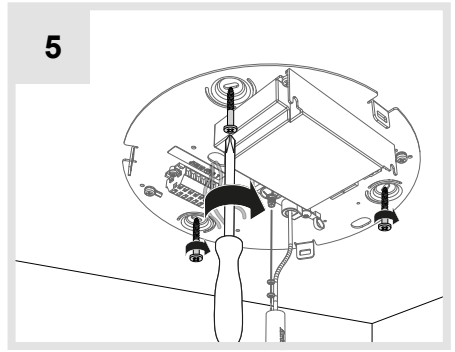

Alphabet of Light Circular 90

design
BIG

i

Artemide App
Quick Starting Guide

1

2

3

9