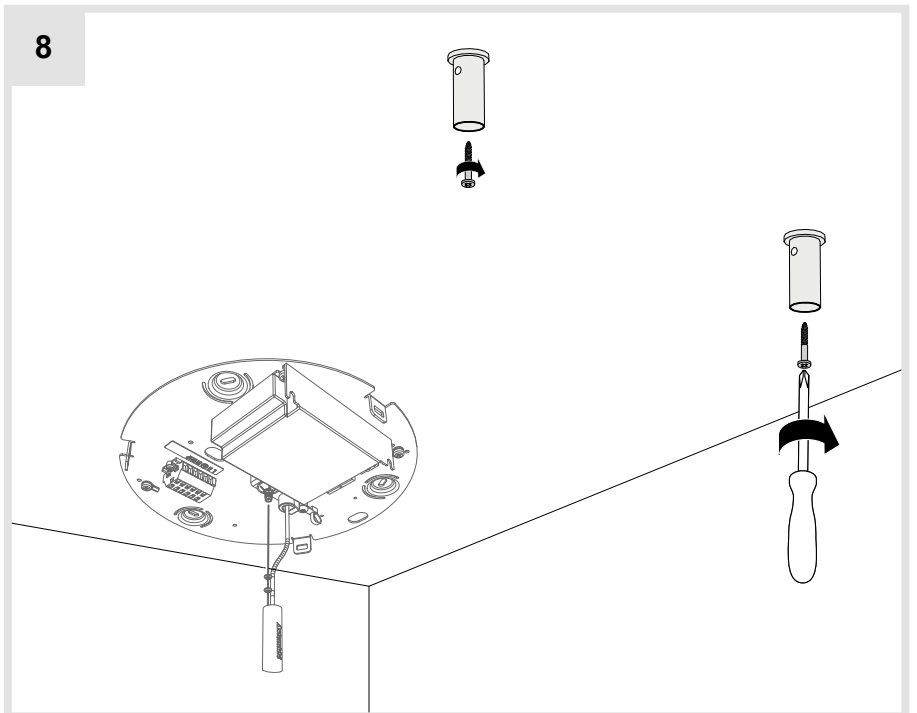

Alphabet of Light Circular 90

design
BIG

i

Artemide App
Quick Starting Guide

1

2

3

9