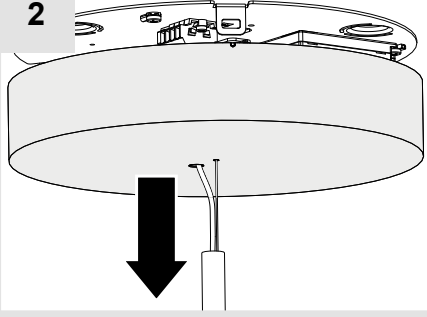

Alphabet of Light Circular 90

design
BIG

i

Artemide App
Quick Starting Guide

1

2

3

9