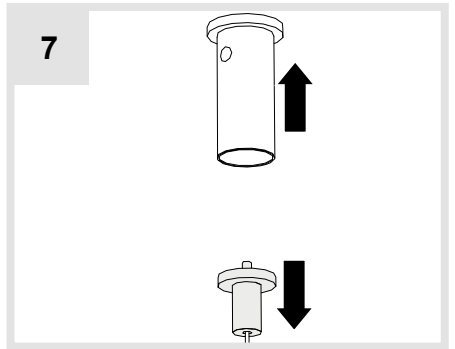

Alphabet of Light Circular 90

design
BIG

i

Artemide App
Quick Starting Guide

1

2

3

9