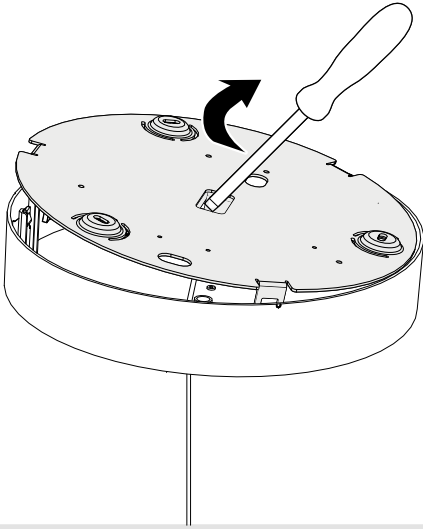

Alphabet of Light Circular 90

design
BIG

i

Artemide App
Quick Starting Guide

1

2

3

9