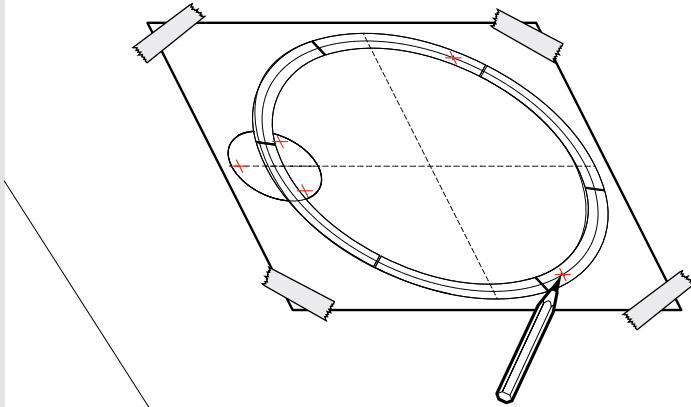

Alphabet of Light Circular 90

design
BIG

i

Artemide App
Quick Starting Guide

1

2

3

9