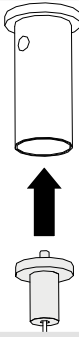

Alphabet of Light Circular 90

design
BIG

i

Artemide App
Quick Starting Guide

1

2

3

9

10

11

12a

12b

12c

13

14

15