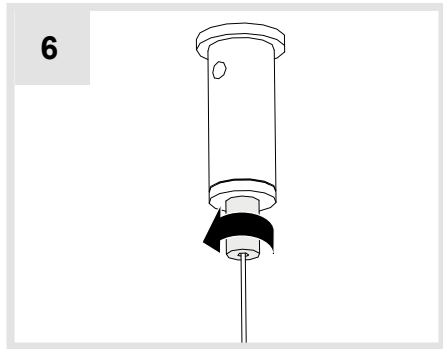

Alphabet of Light Circular 90

design
BIG

i

Artemide App
Quick Starting Guide

1

2

3

9