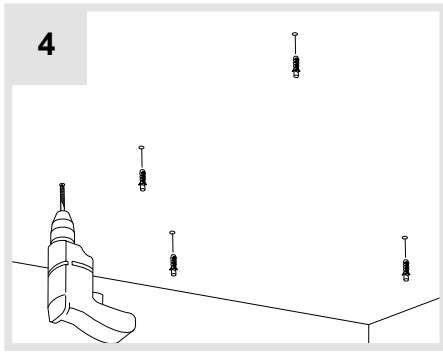

Alphabet of Light Circular 90

design
BIG

i

Artemide App
Quick Starting Guide

1

2

3

9