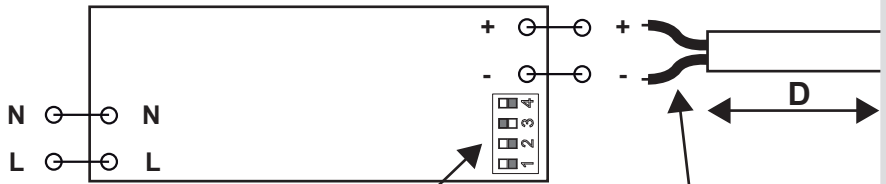

DV1030

DV1031

1

ø 50 mm

2

3

4a

DV1030

D	Ø
5 M	0,5 mm ²
10 M	0,5 mm ²
20 M	1,0 mm ²

I (mA)	1	2	3	4
350	-	-	-	-
375	-	-	-	ON
400	-	-	ON	-
425	-	-	ON	ON
450	-	ON	-	-
475	-	ON	-	ON
500	-	ON	ON	-
525	-	ON	ON	ON
550	ON	-	-	-
575	ON	-	-	ON
600	ON	-	ON	-
625	ON	-	ON	ON
650	ON	ON	-	-
675	ON	ON	-	ON
700	ON	ON	ON	-
725	ON	ON	ON	ON

4b

DV1031

D	\varnothing
5 M	0,5 mm ²
10 M	0,5 mm ²
20 M	1,0 mm ²

I (mA)	1	2	3	4	DIMM SET
200	-	ON	ON	ON	-
250	-	-	-	-	-
300	ON	-	-	-	-
350	-	ON	-	-	-
400	ON	ON	-	-	-
450	-	-	ON	-	-
500	ON	-	ON	-	-
550	-	ON	ON	-	-
600	ON	ON	ON	-	-
650	-	-	-	ON	-
700	ON	-	-	ON	-
750	-	ON	-	ON	-
800	ON	ON	-	ON	-
850	-	-	ON	ON	-
900	ON	-	ON	ON	-