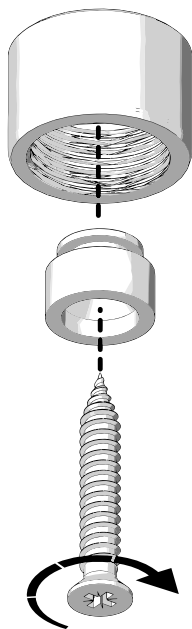

LOOK AT ME SYSTEM

design
Silvio de Ponte
Alida Catella

i

				Artemide App Quick Starting Guide

A**1****2**

1**2**

C**1****2**

D**1****2****3**

4

5

E

A

B

2a

Only for 1458500APP

2b