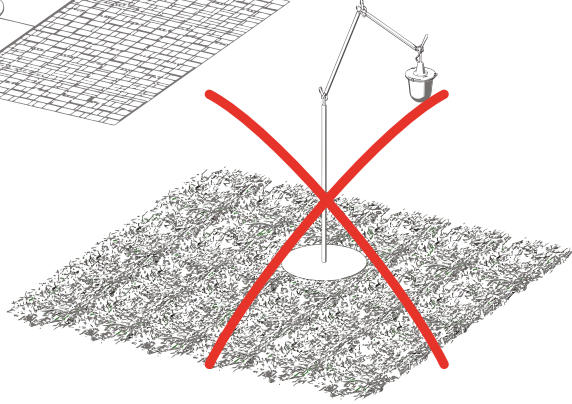

Artemide®

TOLOMEO LAMPIONE OUTDOOR TERRA

design
M. De Lucchi
G. Fassina

i

5

6

7

i

i

i

○○○○

i

$T < 0^{\circ}\text{C}$
 $T < 32^{\circ}\text{F}$

A small thermometer icon next to a snowflake icon, representing cold weather conditions.

i

i