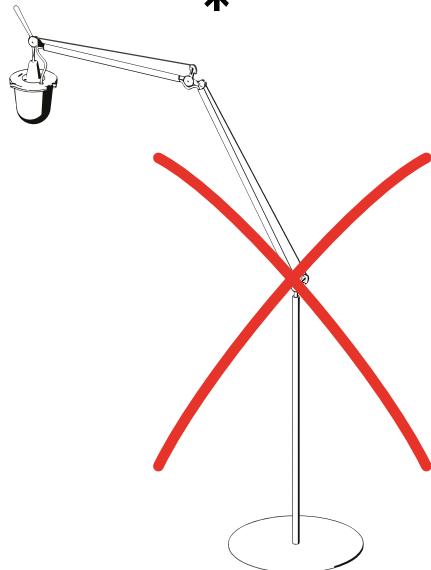

Artemide®

TOLOMEO LAMPIONE OUTDOOR TERRA

design
M. De Lucchi
G. Fassina

i

5

6

7

i

i

i

○○○○

i

$T < 0^{\circ}\text{C}$
 $T < 32^{\circ}\text{F}$

A small thermometer icon next to a snowflake icon, representing cold weather conditions.

i

i