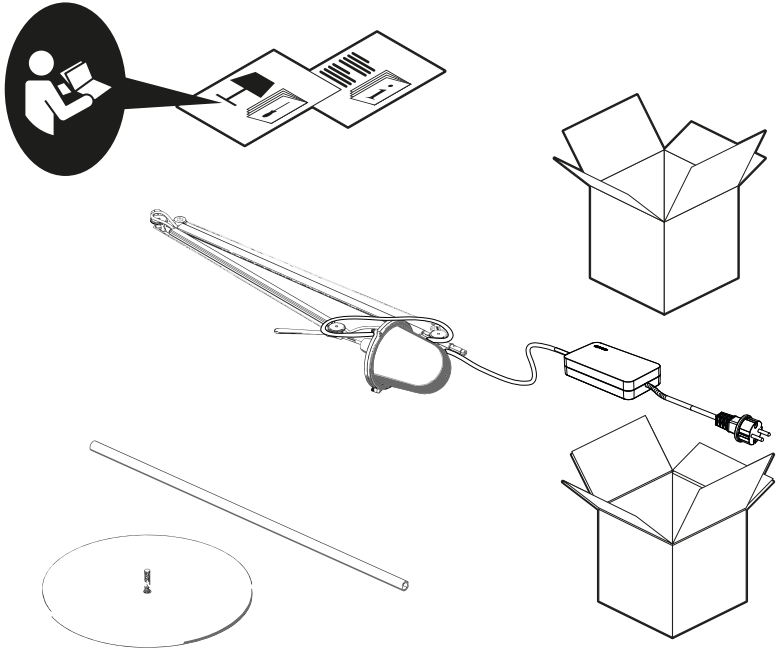

Artemide®

TOLOMEO LAMPIONE OUTDOOR TERRA

design
M. De Lucchi
G. Fassina

i

5

6

7

i

i

i

○○○○

i

$T < 0^{\circ}\text{C}$
 $T < 32^{\circ}\text{F}$

A small thermometer icon next to a snowflake icon, representing cold weather conditions.

i

i