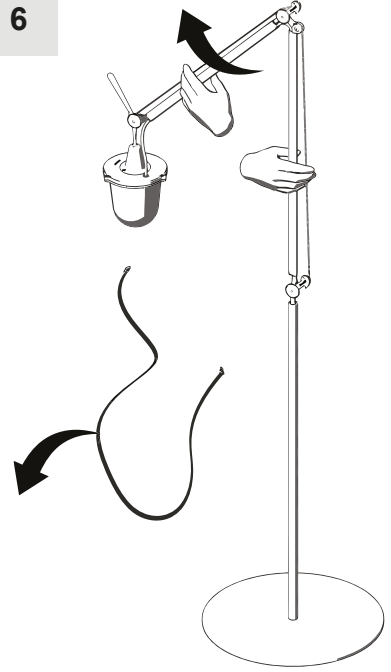

Artemide®

TOLOMEO LAMPIONE OUTDOOR TERRA

design
M. De Lucchi
G. Fassina

i

5

6

7

i

i

i

○○○○

i

$T < 0^{\circ}\text{C}$
 $T < 32^{\circ}\text{F}$

A small thermometer icon next to a snowflake icon, representing cold weather conditions.

i

i