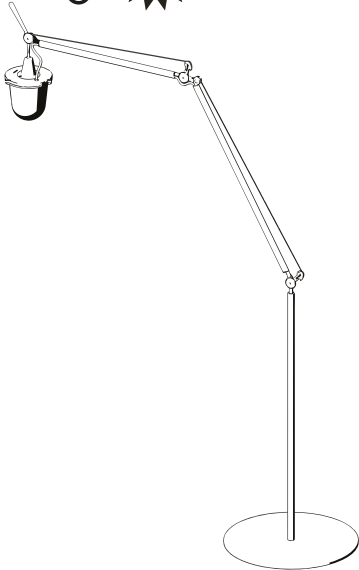

Artemide®

TOLOMEO LAMPIONE OUTDOOR TERRA

design
M. De Lucchi
G. Fassina

i

5

6

7

i

i

i

○○○○

i

$T < 0^{\circ}\text{C}$
 $T < 32^{\circ}\text{F}$

A small thermometer icon next to a snowflake icon, representing cold weather conditions.

i

i