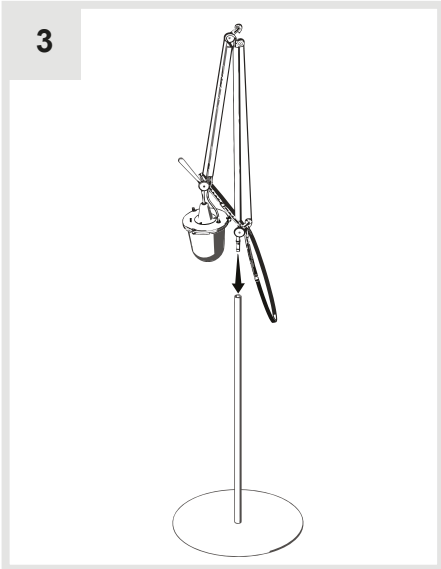

Artemide®

TOLOMEO LAMPIONE OUTDOOR TERRA

design
M. De Lucchi
G. Fassina

i

5

6

7

i

i

i

○○○○

i

$T < 0^{\circ}\text{C}$
 $T < 32^{\circ}\text{F}$

A small thermometer icon next to a snowflake icon, representing cold weather conditions.

i

i