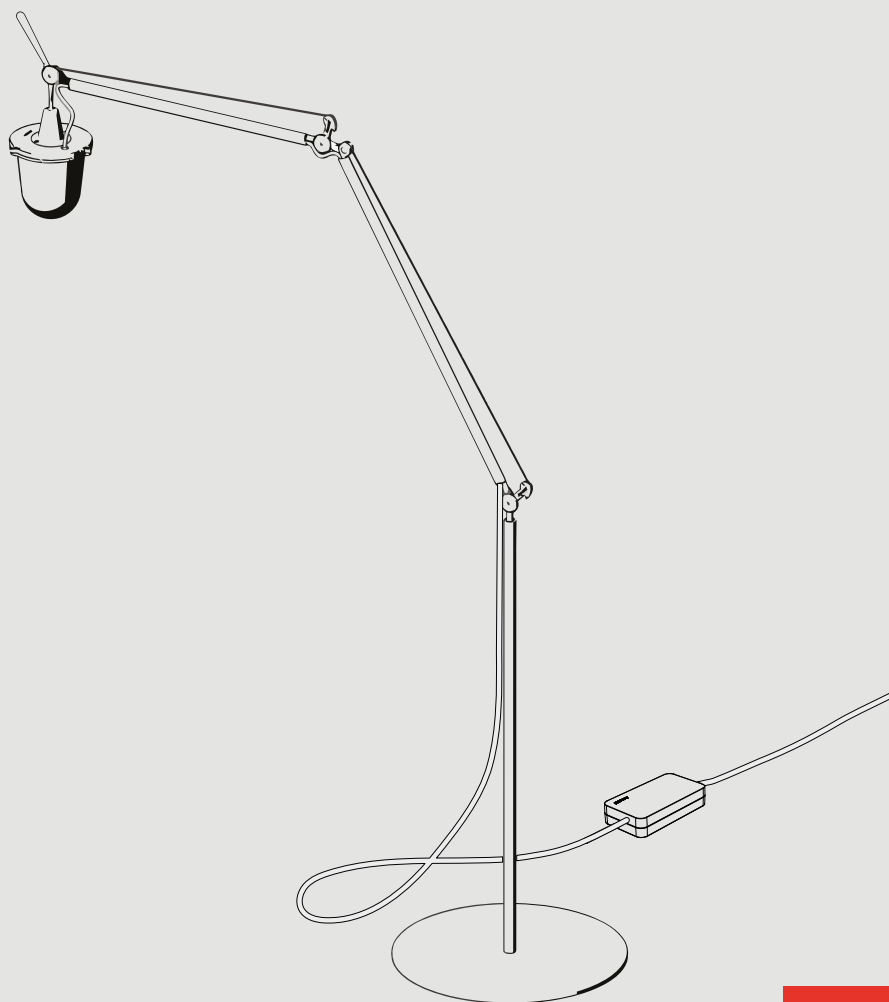

Artemide®

TOLOMEO LAMPIONE OUTDOOR TERRA

design
M. De Lucchi
G. Fassina

i

5

6

7

i

i

i

○○○○

i

$T < 0^{\circ}\text{C}$
 $T < 32^{\circ}\text{F}$

A small thermometer icon next to a snowflake icon, representing cold weather conditions.

i

i