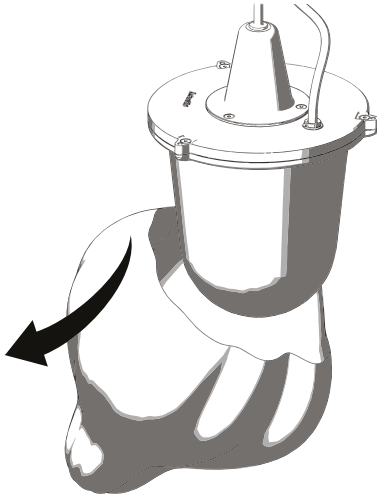

Artemide®

TOLOMEO LAMPIONE OUTDOOR TERRA

design
M. De Lucchi
G. Fassina

i

5

6

7

i

i

i

○○○○

i

$T < 0^{\circ}\text{C}$
 $T < 32^{\circ}\text{F}$

A small thermometer icon next to a snowflake icon, representing cold weather conditions.

i

i