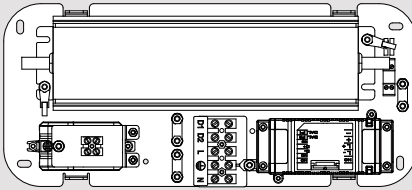

## ALPHABET OF LIGHT SQUARE / RECTANGULAR SR - Drivers

design  
BIG

2277010A

2277010APP

i

1

2

i