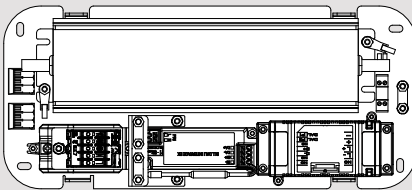

2277010APP

B