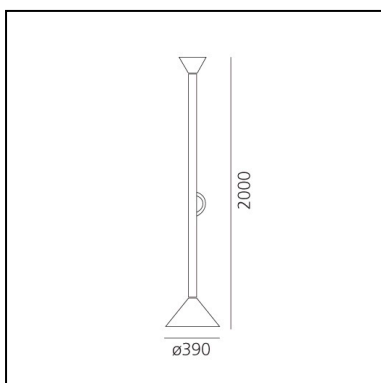

Callimaco LED 2700K

Ettore Sottsass

IP20   

LUMINAIRE

- Watt: **43W**
- Voltage: **220V-240V**
- Delivered lumen output: **3225lm**
- CCT: **2700K**
- Efficiency: **92%**
- Efficacy: **75lm/W**
- CRI: **90**

FEATURES

- Product Code: **A0111W00**
- Colour: **Multicolour**
- Installation: **Floor**
- Material: **Aluminium, steel**
- Series: **Design Collection**
- Environment: **Indoor**
- Area contract: **Residential**
- Emission: **Indirect**
- design by: **Ettore Sottsass**

DIMENSIONS

- Height: **2000 mm**
- Diameter: **390 mm**
- Glow Wire Test: **650°**

SOURCES INCLUDED

- Category: **Led**
- Number: **1**
- Watt: **36.36W**
- Delivered lumen output: **3646lm**
- Color temperature (K): **2700K**
- CRI: **90**
- Color Tolerance: **MacAdam 2SDCM**
- Efficacy: **100lm/W**
- Service Life: **50000-L70**