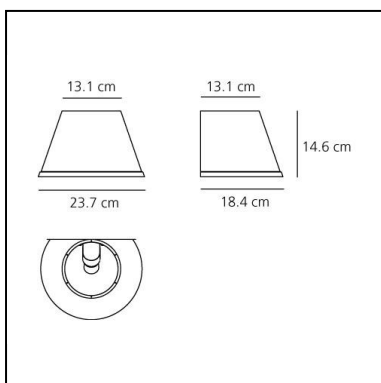

## LUMINAIRE \*

- Watt: **5W**
- Voltage: **220V-240V**
- Delivered lumen output: **349lm**

\* Photometric data may vary depending on the source installed.  
Light measurements are provided in relative form and technical lighting calculations may be updated according to the effective source used.

## DIMENSIONS

- Width: **237 mm**
- Height: **146 mm**
- Depth: **184 mm**
- Impact Resistance: **N/D**
- Glow Wire Test: **750°**