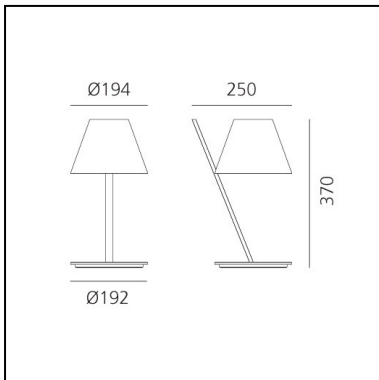

La Petite - Black

Quaglio Simonelli

IP20   

LUMINAIRE *

- Watt: **5W**
- Delivered lumen output: **307lm**
- Efficiency: **65%**
- Efficacy: **61.38lm/W**

* **CRi 80** data may vary depending on the source installed. Light measurements are provided in relative form and technical lighting calculations may be updated according to the effective source used.

DESCRIPTION

An archetypal lampshade balancing on a slanted rod creates a balanced and stylish geometric composition that is mesmerising despite its simplicity. The lampshade is a light plastic volume closed by two diffusers that produce a delightful soft direct and indirect light. The joint supports the lampshade on a minimalist resting point, connecting it to the aluminum rod.

FEATURES

- Product Code: **1751030A**
- Colour: **Black**
- Installation: **Table**
- Material: **polycarbonate, aluminium, methacrylate**
- Series: **Design Collection**
- Environment: **Indoor**
- design by: **Quaglio Simonelli**

DIMENSIONS

- Length: **250 mm**
- Width: **194 mm**
- Height: **370 mm**
- Base Diameter: **192 mm**
- Glow Wire Test: **650°**

SOURCES NOT INCLUDED

- Category: **LED RETROFIT**
- Number: **1**
- Watt: **6W**
- Socket: **E14**