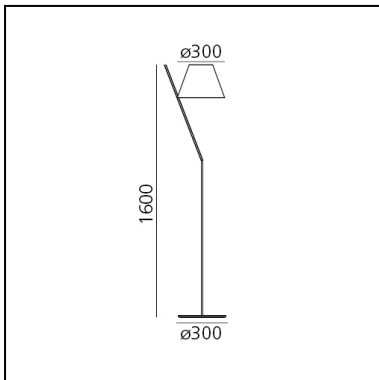

La Petite Floor - White

Quaglio Simonelli

LUMINAIRE *

- Watt: **12W**
- Delivered lumen output: **872lm**
- CCT: **2700K**
- Efficiency: **57%**
- Efficacy: **72.70lm/W**

* **CR1, 80** data may vary depending on the source installed. Light measurements are provided in relative form and technical lighting calculations may be updated according to the effective source used.

DESCRIPTION

An archetypal lampshade balancing on a slanted rod creates a balanced and stylish geometric composition that is mesmerising despite its simplicity. The lampshade is a light plastic volume closed by two diffusers that produce a delightful soft direct and indirect light. The joint supports the lampshade on a minimalist resting point, connecting it to the aluminum rod.

FEATURES

- Product Code: **1753020A**
- Colour: **White**
- Installation: **Floor**
- Material: **Polycarbonate, aluminium, methacrylate**
- Series: **Design Collection**
- Environment: **Indoor**
- design by: **Quaglio Simonelli**

DIMENSIONS

- Width: **380 mm**
- Height: **1600 mm**
- Diameter: **300 mm**
- Base Diameter: **300 mm**

SOURCES NOT INCLUDED

- Category: **LED RETROFIT**
- Number: **1**
- Watt: **12W**
- Socket: **E27**