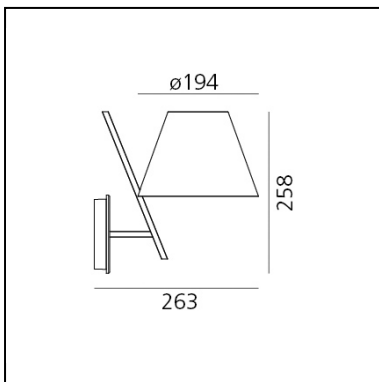

La Petite Wall - Black

Quaglio Simonelli

  Dimmerable: +0-

LUMINAIRE *

- Watt: **5W**
- Delivered lumen output: **307lm**
- Efficiency: **65%**
- Efficacy: **61.38lm/W**

* **CRi 80** data may vary depending on the source installed.
Light measurements are provided in relative form and technical lighting calculations may be updated according to the effective source used.

DESCRIPTION

An archetypal lampshade balancing on a slanted rod creates a balanced and stylish geometric composition that is mesmerising despite its simplicity. The lampshade is a light plastic volume closed by two diffusers that produce a delightful soft direct and indirect light. The joint supports the lampshade on a minimalist resting point, connecting it to the aluminum rod.

FEATURES

- Product Code: **1752030A**
- Colour: **Black**
- Installation: **Wall**
- Material: **Polycarbonate, aluminium, methacrylate**
- Series: **Design Collection**
- Environment: **Indoor**
- Emission: **diffused**
- design by: **Quaglio Simonelli**

DIMENSIONS

- Width: **263 mm**
- Height: **258 mm**
- Diameter: **194 mm**

SOURCES NOT INCLUDED

- Category: **LED RETROFIT**
- Number: **1**
- Watt: **6W**
- Socket: **E14**