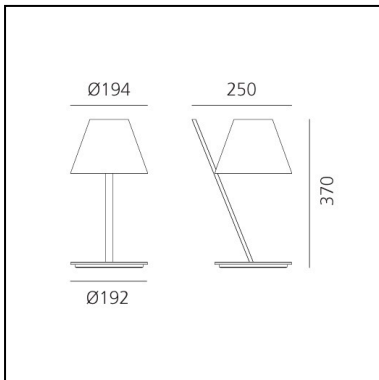

## LUMINAIRE \*

- Watt: **5W**
- Delivered lumen output: **307lm**
- Efficiency: **65%**
- Efficacy: **61.38lm/W**

\* **CR180** data may vary depending on the source installed.  
Light measurements are provided in relative form and technical lighting calculations may be updated according to the effective source used.

## DESCRIPTION

An archetypal lampshade balancing on a slanted rod creates a balanced and stylish geometric composition that is mesmerising despite its simplicity. The lampshade is a light plastic volume closed by two diffusers that produce a delightful soft direct and indirect light. The joint supports the lampshade on a minimalist resting point, connecting it to the aluminum rod.

## FEATURES

- Product Code: **1751020A**
- Colour: **White**
- Installation: **Table**
- Material: **polycarbonate, aluminium, methacrylate**
- Series: **Design Collection**
- Environment: **Indoor**
- design by: **Quaglio Simonelli**

## DIMENSIONS

- Length: **250 mm**
- Width: **194 mm**
- Height: **370 mm**
- Base Diameter: **192 mm**
- Impact Resistance: **650**