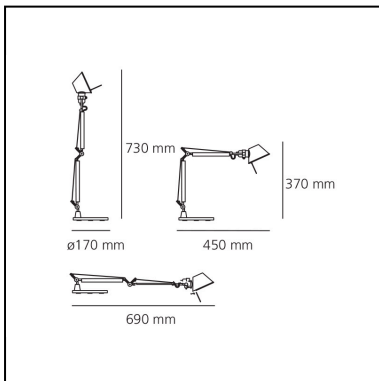

Tolomeo Micro Table LED 2700K - Body lamp + Base

Michele De Lucchi
Giancarlo Fassina

IP20   EAC

LUMINAIRE

- Watt: **7W**
- Voltage: **24V**
- Delivered lumen output: **620lm**
- CCT: **2700K**
- Efficiency: **71%**
- Efficacy: **88.63lm/W**
- CRI: **90**
- Dimmer Typology: **Microswitch Dimmer**

DIMENSIONS

- Length: **450 mm**
- Height: **370 mm**
- Base Diameter: **170 mm**
- Max Extension Height: **730 mm**
- Max Extension Length: **690 mm**