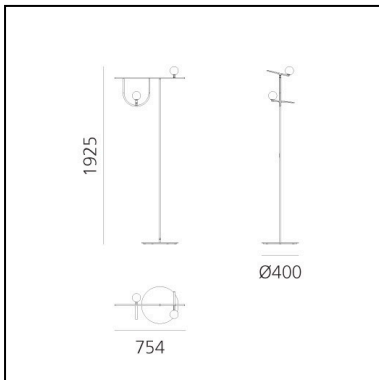

LUMINAIRE

- Watt: **20W**
- Voltage: **220-240V**
- Delivered lumen output: **1414lm**
- CCT: **3000K**
- Efficiency: **84%**
- Efficacy: **70.72lm/W**
- CRI: **90**
- Dimmer Typology: **Touch Dimmer**

DESCRIPTION

The activity of Neri&Hu is founded on constant research and the desire to work on the dynamic interaction of experience, detail, material, shape, and light, rather than adapt to stereotyped formulas. In a blend of tradition and innovation, Yanzi is a lightweight composition of graphic signs. Balanced structures, such as branches or perches, support multiple stylized figures to provide a variety of versions and qualities of light. They are iconic swallows with a brushed brass body, with their head like a white glass sphere enclosing light, either flying free or contained in glass cages. There is unique sensibility in matching warm and cold, essential yet refined materials. Yanzi is an open system, ideal for creating lightweight compositions and light landscapes that animate any space with an elegant poetic attitude.

FEATURES

- Product Code: **1102010A**
- Colour: **Brushed brass, white, black**
- Installation: **Floor**
- Material: **Brushed brass, blown glass**
- Series: **Design Collection**
- Environment: **Indoor**
- Emission: **Diffused**
- design by: **Neri&Hu**

DIMENSIONS

- Length: **400 mm**
- Width: **754 mm**
- Height: **1920 mm**
- Base Diameter: **400 mm**

SOURCES INCLUDED

- Category: **Led**
- Number: **2**
- Watt: **7.8W**
- Delivered lumen output: **841lm**
- Color temperature (K): **3000K**
- CRI: **90**
- Color Tolerance: **MacAdam 2SDCM**
- Efficacy: **107lm/W**
- Service Life: **50000-L70**