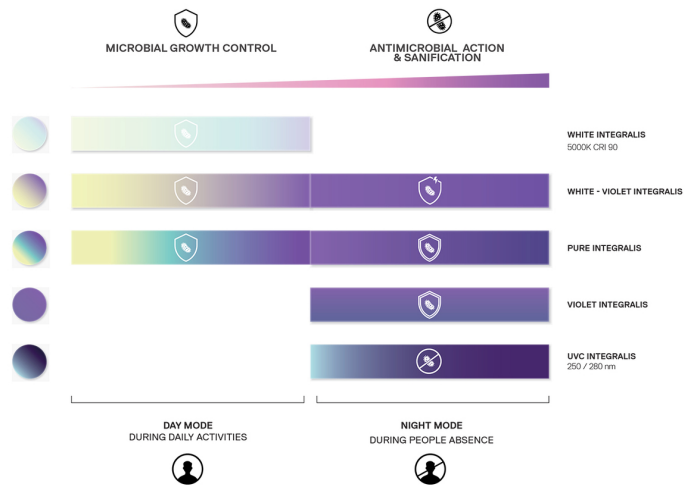

INTEGRALIS® allows you to experience spaces safely, it can also act in the presence of people and supports our activities with perfect light.

At the selected wavelength light has an antimicrobial activity against pathogenic microorganisms while not being offensive for people, pets and plants.

↗ **INTEGRALIS®**  
**means living spaces**  
**safely**

**W/cm<sup>2</sup>**  
IRRADIANCE  
RADIANT POWER / UNIT AREA

**t(s)**  
TIME

**J/cm<sup>2</sup>**  
ENERGY DOSE  
ENERGY / UNIT AREA

INTEGRALIS® operates according to a parametric approach that offers a scientific and measured answer starting from 4 main parameters:

- Environment use destination
- People presence
- Time available for sanification
- Finishing materials

INTEGRALIS® follows the rhythm of life working on the concept of “dose”. A “dose” is the measure of the density of energy to be applied to the environment surface depending on the variables above to determine the desired antimicrobial effects.

INTEGRALIS® combines four independent solutions and can also benefit from the addition of a UV technology. The various technologies can be used individually or in combination one with the other depending on the intervention target, power, time, results and costs.