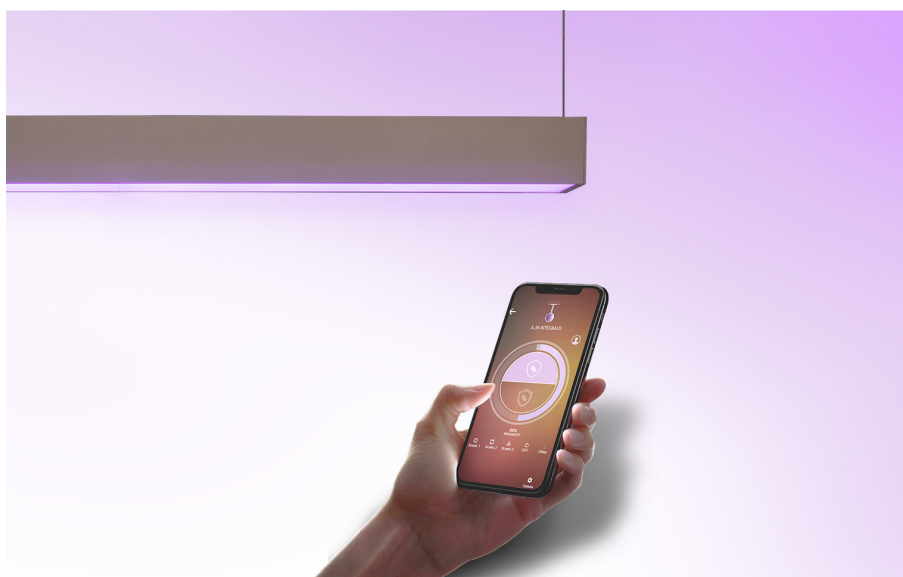

INTEGRALIS® combines four independent solutions and can also benefit from the addition of a UV technology. The various technologies can be used individually or in combination one with the other depending on the intervention target, power, time, results and costs.

↗ Through
Artemide App
INTEGRALIS®
follows the rythm of
life.

INTEGRALIS® is integrated in many products of the Artemide collection providing a significant contribution to improve the safety and environmental quality of human life in different contexts.