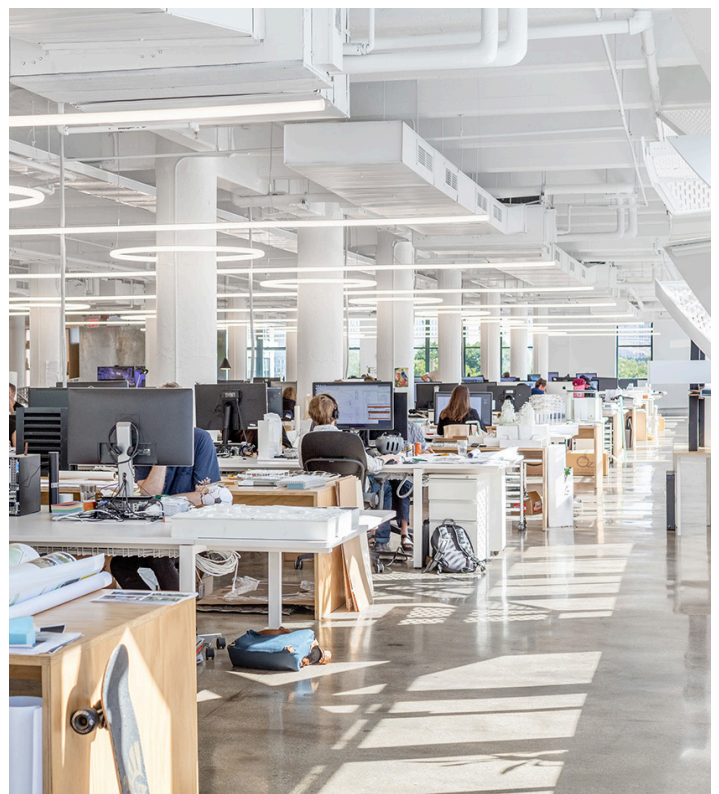

BIG Offices

➤ New York

➤ Jahr / 2018

Kategorie / Office

Autor / BIG

Fotos / Max Touhey

BIG, Bjarke Ingels Group, an avantgarde international studio of architecture and experimentation founded in Copenhagen in 2005 by Bjarke Ingels, has opened its new branch in New York, illuminated in its entirety by Artemide.

Alphabet of Light - System

Alphabet of Light - System

The studio's new office is at Dumbo, Brooklyn, one of the city's up-and-coming areas where professional studios, cafés, cultural centers and a bustling creative activity are clustered at the feet of the two bridges that connect Brooklyn and Manhattan. The new premises of over 50,000 square meters house, in addition to the offices of the more than 250 New York "BIGsters," spaces for workshops, free areas for recreation, exhibition and public spaces. The rooms are illuminated with the innovative systems designed by the studio for Artemide: in particular Alphabet of Light, which winds through the spaces, assuming different configurations.