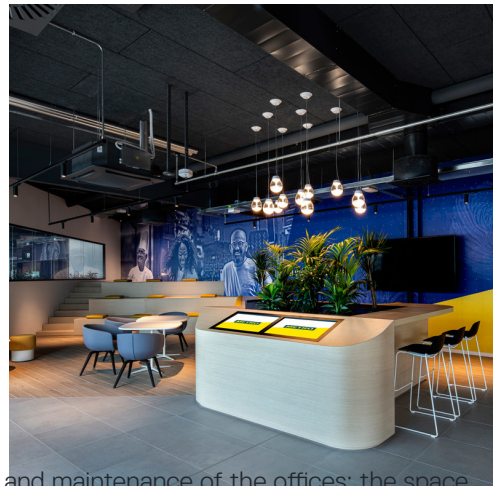

Metro Village

➤ San Donato Milanese, Italy

➤ Jahr / 2021

Kategorie / Office

Autor / Lombardini22 - DEGW

Fotos / Dario & Carlos Tettamanzi

Series Y - Gensler | Dioscuri - Michele De Lucchi

The project of the new METRO Italia headquarters in San Donato Milanese was planned by DEGW, Lombardini22 brand specialized in workplaces, as a real place of collaboration and exchange for employees. The layout was designed to meet the characteristics and needs of the different departments of the company and the people who are part of it. Each area is projected to change according to the work requirements, between formal and informal spaces to promote comfort, dynamism and creativity according to the needs of professionals.

Series Y - Gensler | Vector - Carlotta de Bevilacqua

A.24 System + Vector Magnetic - Carlotta de Bevilacqua

The project also considered some important elements for the future use and maintenance of the offices: the space, flexible, is easily reconfigurable and scalable to accommodate changes and adapt to increasing future density.