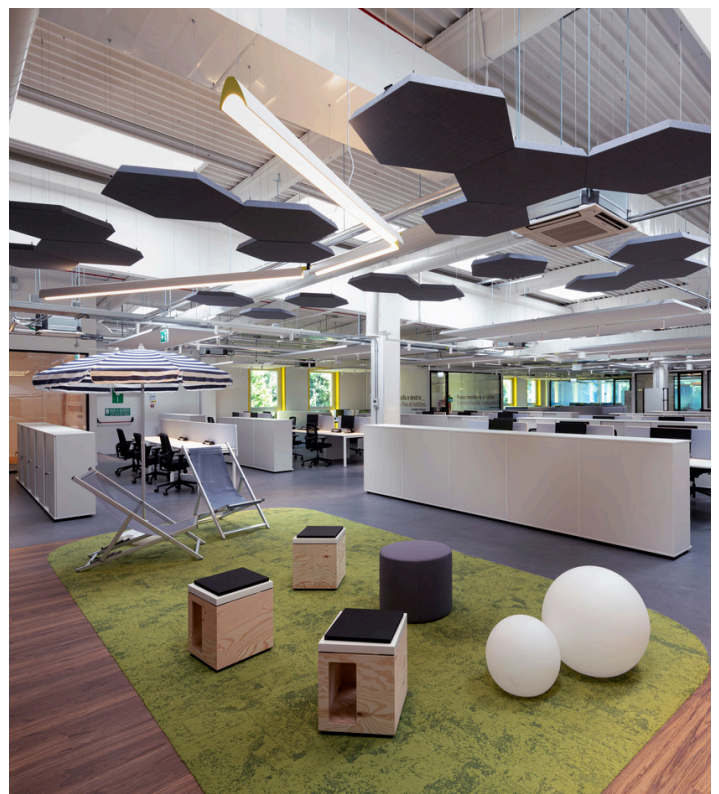

Metro Village

➤ San Donato Milanese, Italy

➤ Jahr / 2021

Kategorie / Office

Autor / Lombardini22 - DEGW

Fotos / Dario & Carlos Tettamanzi

The project of the new METRO Italia headquarters in San Donato Milanese was planned by DEGW, Lombardini22 brand specialized in workplaces, as a real place of collaboration and exchange for employees. The layout was designed to meet the characteristics and needs of the different departments of the company and the people who are part of it. Each area is projected to change according to the work requirements, between formal and informal spaces to promote comfort, dynamism and creativity according to the needs of professionals.

Series Y - Gensler | Dioscuri - Michele De Lucchi

Series Y - Gensler | Vector - Carlotta de Bevilacqua

A.24 System + Vector Magnetic - Carlotta de Bevilacqua

Empatia - Carlotta de Bevilacqua

The project also considered some important elements for the future use and maintenance of the offices: the space, flexible, is easily reconfigurable and scalable to accommodate changes and additions and to be able to adapt to increasing future density. Artemide lighting follows the needs of this wide variety of spaces, combining flexible systems adaptable to different layouts and functions with dynamic performance.