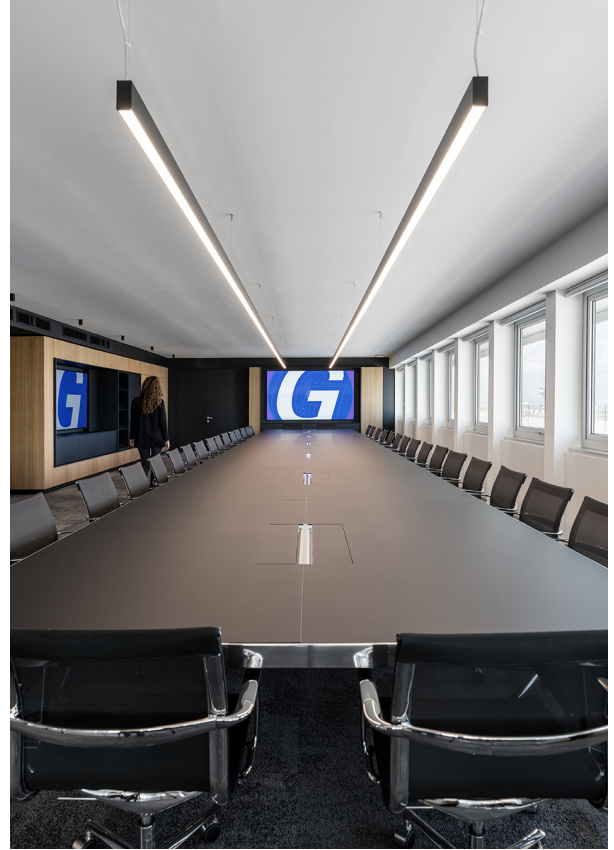

A.39 Diffused - Carlotta de Bevilacqua