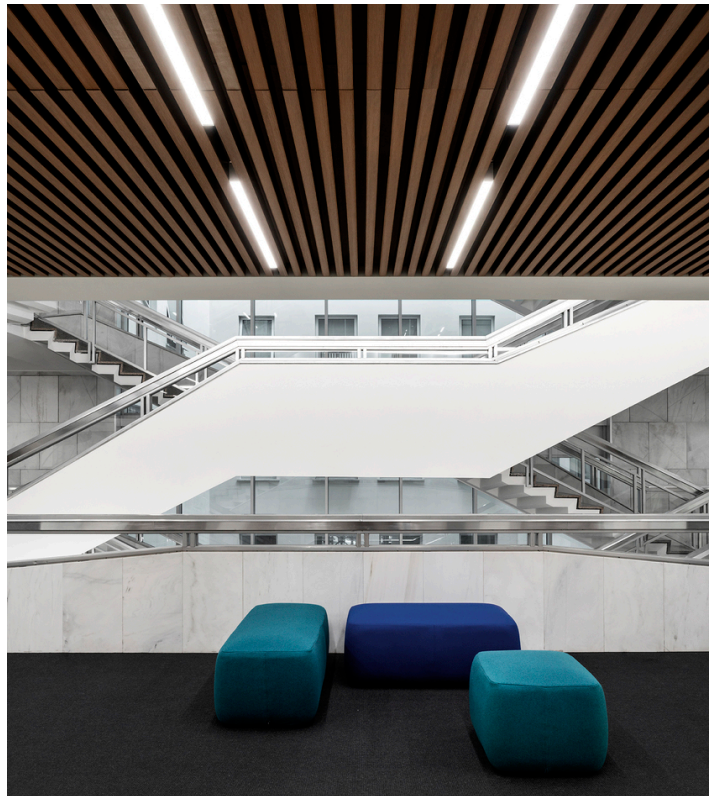

KPMG Offices

➤ Rome, Italy

➤ Jahr / 2021

Kategorie / Office

Autor / Progetto CMR

Fotos / Andrea Martiradonna

A.24 Circular Stand Alone - Carlotta de Bevilacqua

A.39 Diffused - Carlotta de Bevilacqua

A.39 Diffused - Carlotta de Bevilacqua

AoL Circular - Bjarke Ingels Group

↗ A new Living Place for KPMG offices in Rome

The space planning activity has combined organizational efficiency and the well-being of people. The interior spaces, in fact, have been completely redefined, following the major demolition of internal walls, with the aim of supporting productivity and facilitate collaboration in an articulated reality such as KPMG, starting from the quality of the experience offered to the people who work there.