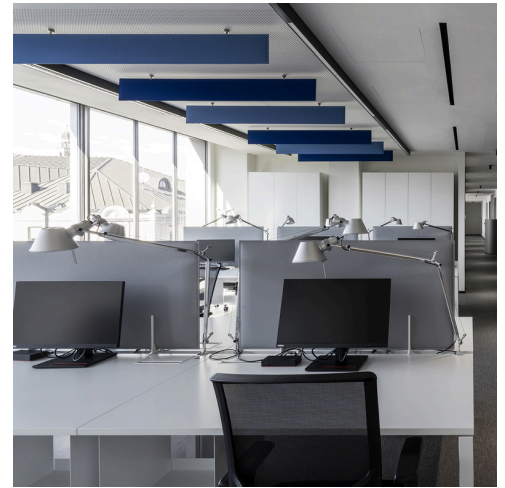

Tolomeo - Michele De Lucchi & Giancarlo Fassina | A.39 - Carlotta de Bevilacqua

The design of the interior spaces of the new AMCO offices in Milan, followed by Progetto CMR, is conceived to meet the needs of the continuous evolution of AMCO in a scalable and sustainable way; it is based on a desk-sharing model that allows to operate in an agile way. On each floor there are areas for collaboration and concentration such as focus rooms, phone booths, meeting rooms, lounges and break areas for informal meetings.