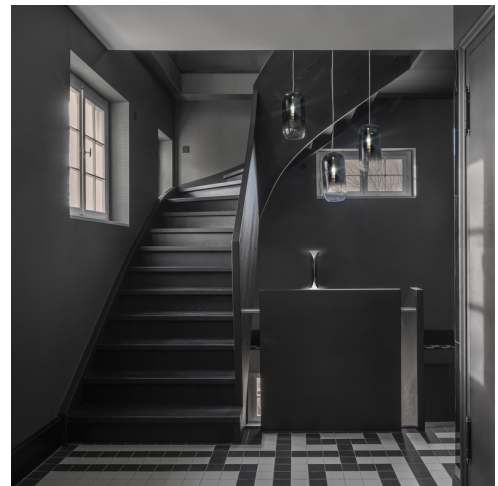

Kitzig Design Studios, The Flat

➤ Düsseldorf, Germany

➤ Jahr / 2023

Kategorie / Office / Residential

Autor / Kitzig Design Studios

Fotos / Marvin Schwienheer

A.39 Sharping - Carlotta de Bevilacqua

Gople - Bjarke Ingels Group

Vector Track - Carlotta de Bevilacqua

nh Floor - Neri & Hu | Vector Ceiling - Carlotta de Bevilacqua

nh S4 Circulaire - Neri & Hu

Tolomeo & Tolomeo Faretto - Michele De Lucchi

The former residence of the British Consul General in the first line of the Rhine is the new headquarters of Kitzig Design Studios. Founder and managing director, Olaf Kitzig, had acquired the house in 2021. Since then, the building, consisting of brickwork with natural stone elements extending over three floors, has been restored with great care and attention to detail. Today, heritage-protected components harmonize with new design and modern technology. In addition to office and living space, the more than 1.000 m² are primarily showroom.