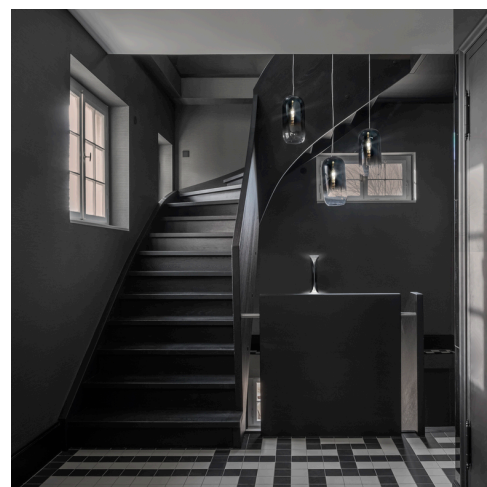

Kitzig Design Studios, The Flat

➤ Düsseldorf, Germany

➤ Jahr / 2023

Kategorie / Office / Residential

Autor / Kitzig Design Studios

Fotos / Marvin Schwienheer

A.39 Sharping - Carlotta de Bevilacqua

Gople - Bjarke Ingels Group

Vector Track - Carlotta de Bevilacqua

nh Floor - Neri & Hu | Vector Ceiling - Carlotta de Bevilacqua

nh S4 Circulaire - Neri & Hu

The former residence of the British Consul General in the first line of the Rhine is the new headquarters of Kitzig Design Studios. Founder and managing director, Olaf Kitzig, had acquired the house in 2021. Since then, the building, consisting of brickwork with natural stone elements extending over three floors, has been restored with great care and attention to detail. Today, heritage-protected components harmonize with new design and modern technology. In addition to office and living space, the more than 1.000 m² are primarily showroom.