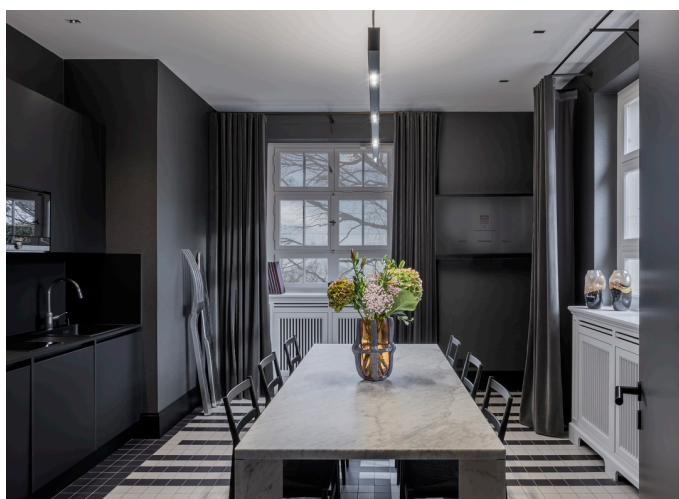

Kitzig Design Studios, The Flat

➤ Düsseldorf, Germany

➤ Jahr / 2023

Kategorie / Office / Residential

Autor / Kitzig Design Studios

Fotos / Marvin Schwienheer

A.39 Sharping - Carlotta de Bevilacqua

Gople - Bjarke Ingels Group

Vector Track - Carlotta de Bevilacqua

nh Floor - Neri & Hu | Vector Ceiling - Carlotta de Bevilacqua

nh S4 Circulaire - Neri & Hu

The former residence of the British Consul General in the first line of the Rhine is the new headquarters of Kitzig Design Studios. Founder and managing director, Olaf Kitzig, had acquired the house in 2021. Since then, the building, consisting of brickwork with natural stone elements extending over three floors, has been restored with great care and attention to detail. Today, heritage-protected components harmonize with new design and modern technology. In addition to office and living space, the more than 1.000 m² are primarily showroom.