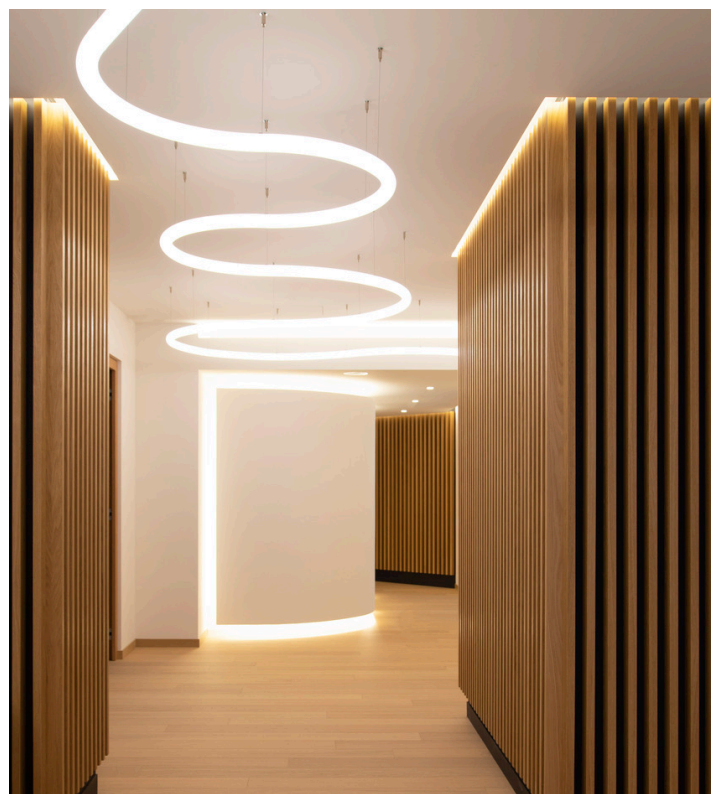

# Fineco

➤ Milan, Italy

➤ Jahr / 2023

**Kategorie** / Office

**Autor** / Real Estate Fineco e AMF Architecture

**Fotos** / Real Estate Fineco e AMF Architecture

Artemide contributed to enhancing the spaces of Fineco's offices, lighting the Fineco TM office, Fineco Wellbeing and the Fineco Milano Durante Reception with precision and style. Artemide products, characterised by cutting-edge design and advanced lighting technology, were carefully used in the realisation of these projects. Artemide lighting continues to make a significant contribution to the creation of prestigious environments, flawlessly integrating aesthetics and functionality.