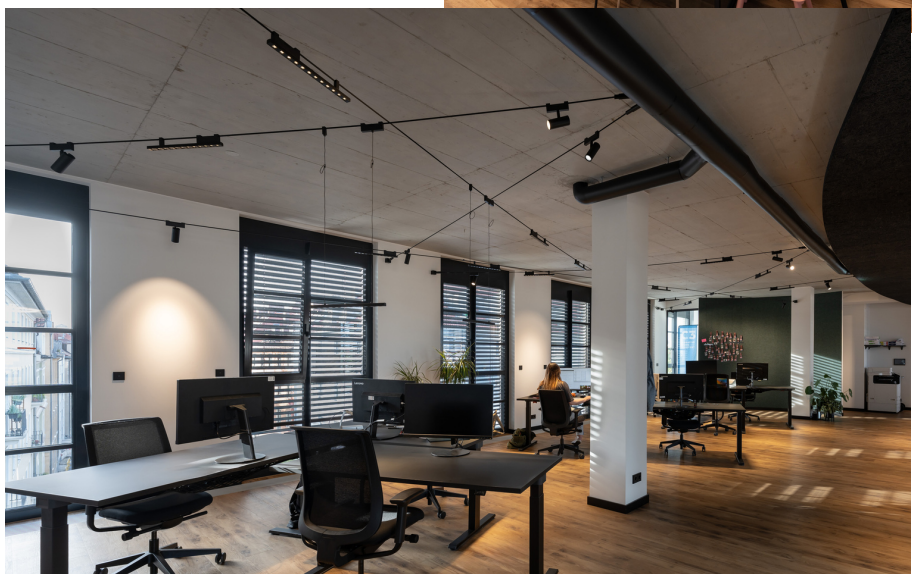

Funivia - Carlotta de Bevilacqua