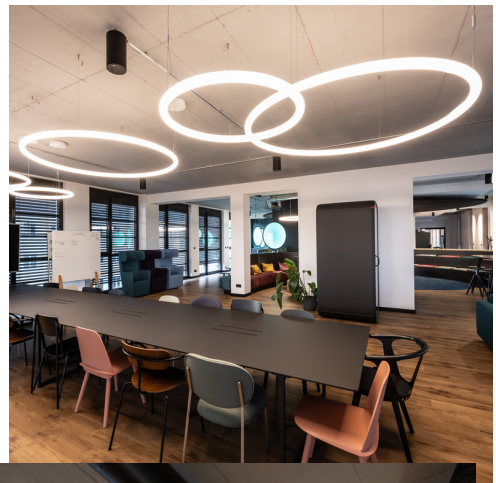

# C3 Creative Code and Content

➤ Munich, Germany

➤ Jahr / 2023

Kategorie / Office

Autor / D'NA Dina Andersen

Fotos / Linus Lintner

Funivia - Carlotta de Bevilacqua

**Artemide** recently enlightened the offices of **C3 Creative Code & Content** in Munich. **Funivia System** helped creating a bright and modern environment inside the offices.

Several other Artemide products including Hoy, Discovery, Alphabet of Light and Gople were installed, meeting the different aesthetic and functional needs of the work environment.

This partnership reflects Artemide's commitment to bringing the quality and elegance of light into work spaces.

Ernesto Gismondi - Discovery Vertical | Alphabet of Light Circular - BIG Bjarke Ingels Group

Gople Suspension - BIG Bjarke Ingels Group | Hoy Spot - Foster + Partners Industrial Design

Funivia - Carlotta de Bevilacqua