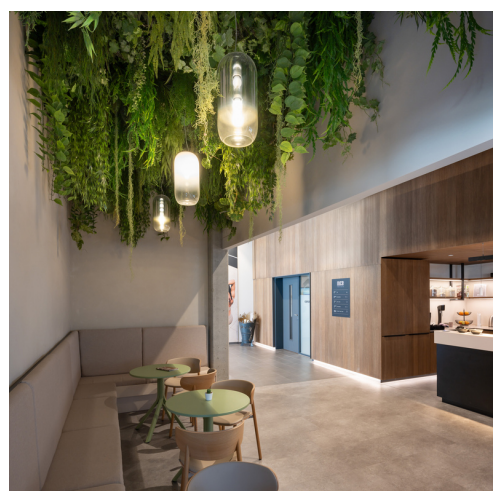

Gople - Bjarke Ingels Group