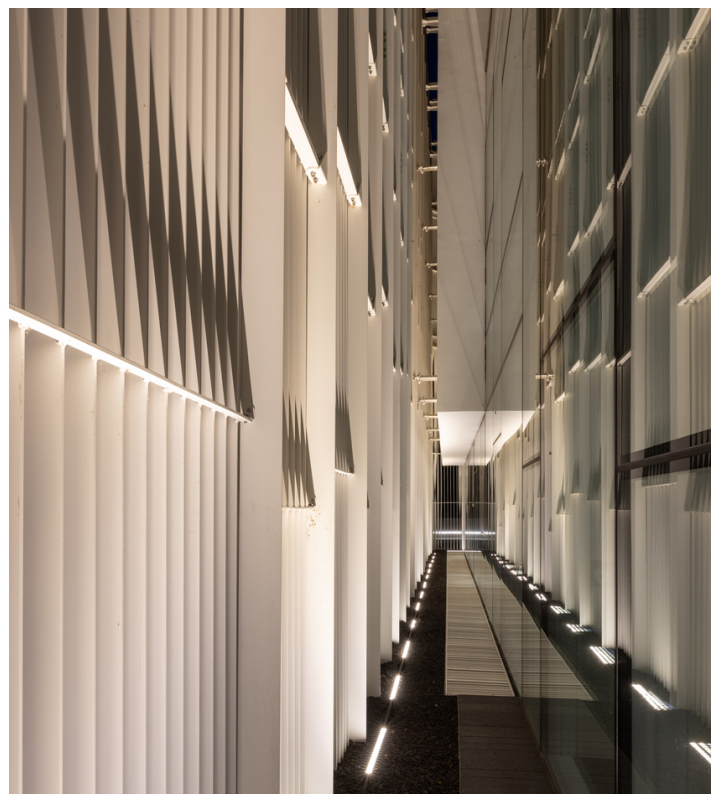

Faeda

➤ Montorso Vicentino, Italy

➤ Jahr / 2021

Kategorie / Office / Outdoor

Autor / Arch. Claudia Bettini

Fotos / Mattia Carraro

Artemide recently illuminated Faeda's new headquarters in Montorso Vicentino. For this project, **recessed Sharp** and the **A.Sharpping System** were used for the offices and corridors, and **Spike** for the façade. The Sharp system ensures high uniformity of illuminance and full control of the light emission, while Spike, with its high-performance LED sources, illuminates the façade by creating plays of light thanks to its metal fringe structure. With these advanced solutions, Artemide has created a functional and aesthetic working environment that reflects Faeda's values and innovation.