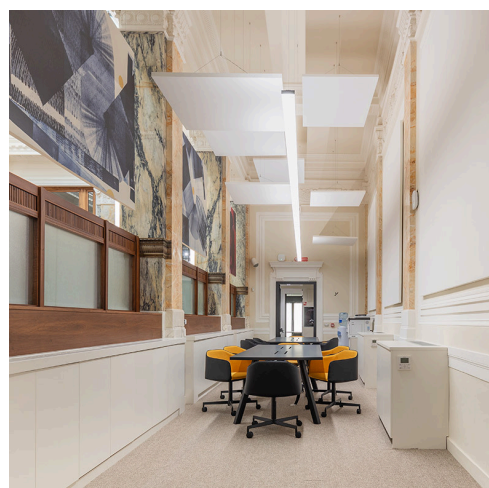

PwC Workspace

➤ Bologna, Italy

➤ Jahr / 2024

Kategorie / Office

Autor / Open Project Srl

Fotos / Vincenzo Ruocco

Vector Track - Carlotta de Bevilacqua

Hoy System - Foster + Partners Industrial Design

The new PwC headquarters in Bologna's historic center blends respect for heritage architecture with contemporary innovation. Artemide plays a key role in shaping a comfortable and sustainable environment with **Hoy**, **A.39 Refractive**, and **Vector** lighting solutions. This project, aiming for WELL® V2 certification, underscores a commitment to well-being and sustainability.