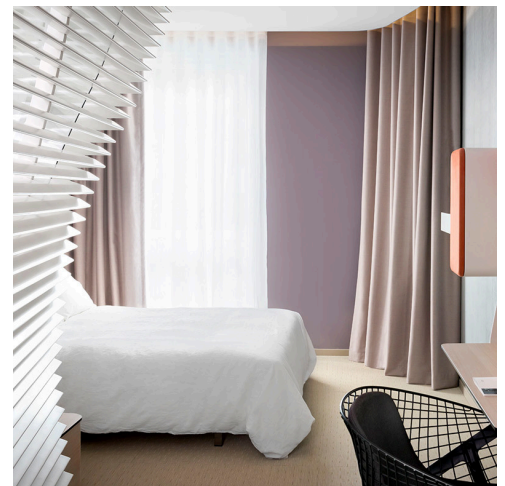

Okko Hotels

➤ Nantes, France

➤ Jahr / 2014

Kategorie / Hospitality

Fotos / Jérôme Galland

CÔNE wall lamp, designed by Patrick Norguet

Tolomeo Diffusore wall adapted to be mounted on hangers

CÔNE wall lamp, designed by Patrick Norguet