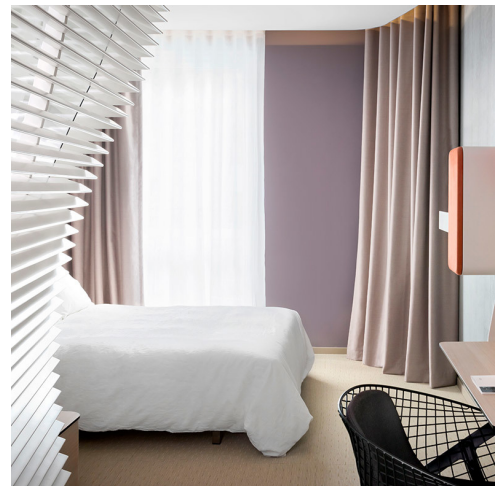

Okko Hotels

➤ Nantes, France

➤ Jahr / 2014

Kategorie / Hospitality

Fotos / Jérôme Galland

CÔNE wall lamp, designed by Patrick Norguet

Tolomeo Diffusore wall adapted to be mounted on hangers

CÔNE wall lamp, designed by Patrick Norguet