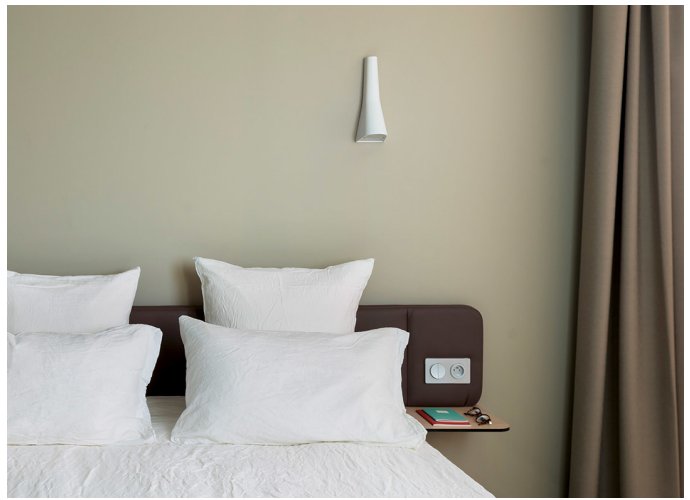

Okko Hotels

➤ Nantes, France

➤ Jahr / 2014

Kategorie / Hospitality

Fotos / Jérôme Galland

CÔNE wall lamp, designed by Patrick Norguet

Tolomeo Diffusore wall adapted to be mounted on hangers

CÔNE wall lamp, designed by Patrick Norguet