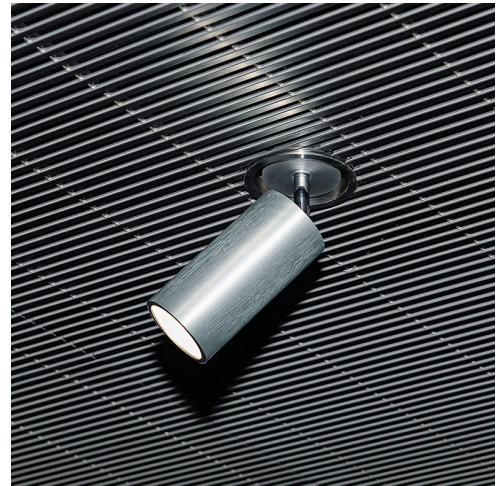

SSENCE

➤ Montreal, Canada

➤ Jahr / 2018

Kategorie / Retail

Autor / David Chipperfield

Fotos / Dominik Hodel

Special version of Vector Recessed with metal joint