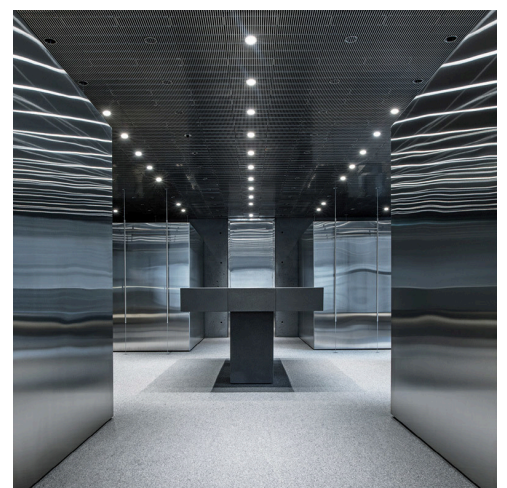

# SSENCE

➤ Montreal, Canada

➤ Jahr / 2018

Kategorie / Retail

Autor / David Chipperfield

Fotos / Dominik Hodel

Special version of Vector Recessed with metal joint