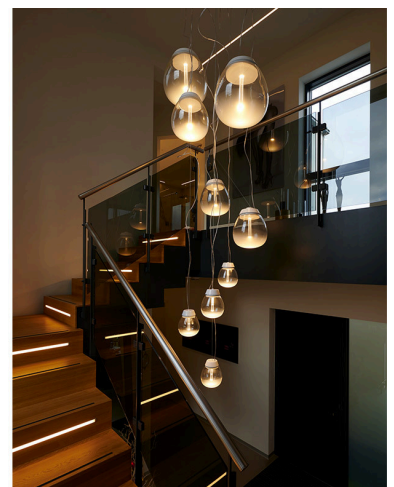

Private Residence

➤ Lübeck, Germany

➤ Jahr / 2019

Kategorie / Residential

Autor / Raumideen, Iserlohn

Fotos / Juliander Enßle

➤ A.24 with Vector forms the functional basic structure of the lighting concept