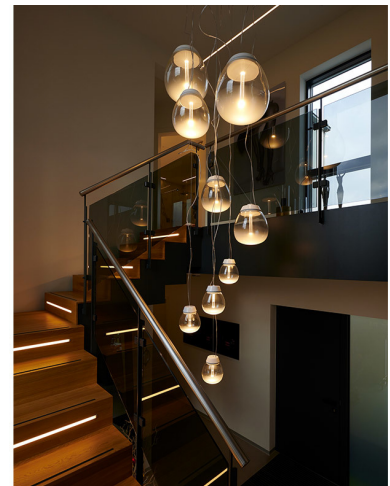

# Private Residence

➤ Lübeck, Germany

➤ Jahr / 2019

Kategorie / Residential

Autor / Raumideen, Iserlohn

Fotos / Juliander Enßle

↗ A.24 with Vector forms the functional basic structure of the lighting concept