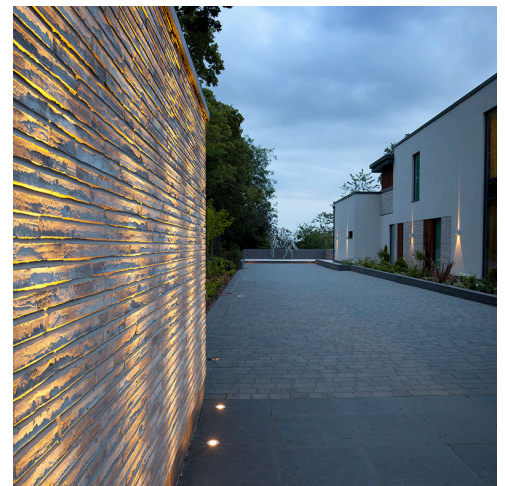

Stonecroft

➤ Leeds, UK

➤ Jahr / 2018

Kategorie / Outdoor

Autor / Halliday Clark Architects

Effetto - Ernesto Gismondi

Ego - Studio Artemide

Artemide worked closely with founding partner, Adam Clark, of Halliday Clark Architects in Ilkley. Being used to Georgian and Victorian architecture, the clients placed great trust in their architect to design a new 'modern' home for their family.