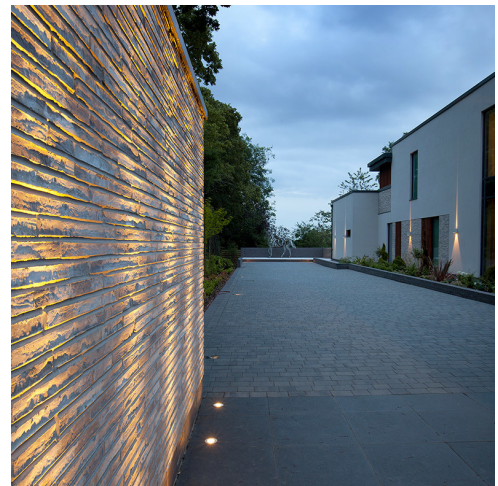

# Stonecroft

➤ Leeds, UK

➤ Jahr / 2018

Kategorie / Outdoor

Autor / Halliday Clark Architects

Effetto - Ernesto Gismondi

Ego - Studio Artemide

Talo - Neil Poulton

Tagora 80 - S./R. Cornelissen

Logico 3x120° - Gerhard Reichert & Michele De Lucchi

Artemide lights the project both inside and out by applying sympathetic layers of light and highlighting particular architectural details to create a warm and inviting residence, not staged or clinically overdesigned - *a home to enjoy.*