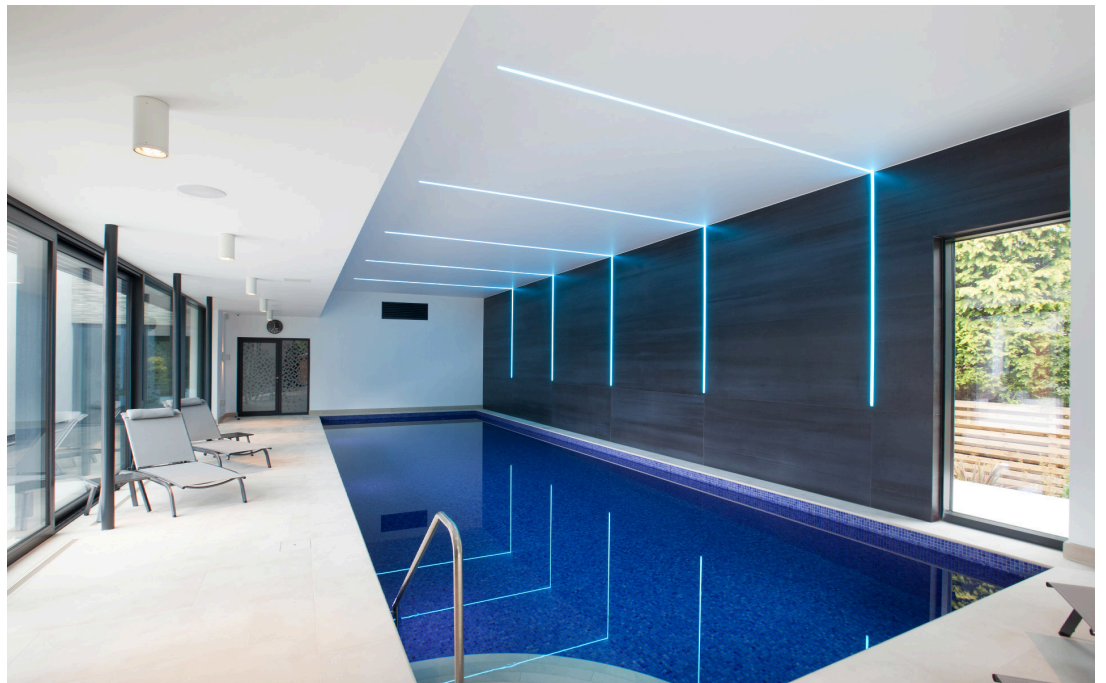

Talo - Neil Poulton

Tagora 80 - S./R. Cornelissen

Pirce - Giuseppe Maurizio Scutellà

Artemide lights the project both inside and out by applying sympathetic layers of light and highlighting particular architectural details to create a warm and inviting residence, not staged or clinically overdesigned - *a home to enjoy*.