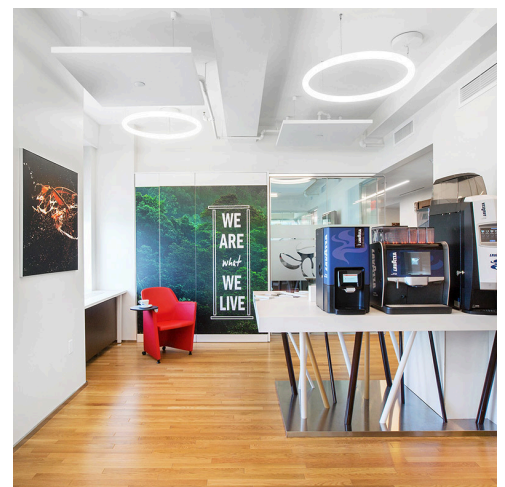

# Lavazza Headquarters

➤ New York, USA

➤ Jahr / 2020

Kategorie / Office

Autor / Montroy DeMarco Architecture (MDA) and Isidoro Mastronardi of Studio aCd Architetti

Fotos / Ola Wilk

Tolomeo Table and A.39 Diffused

Alphabet of Light Circular

Eggboard and Tolomeo Mega Floor

Alphabet of Light Circular