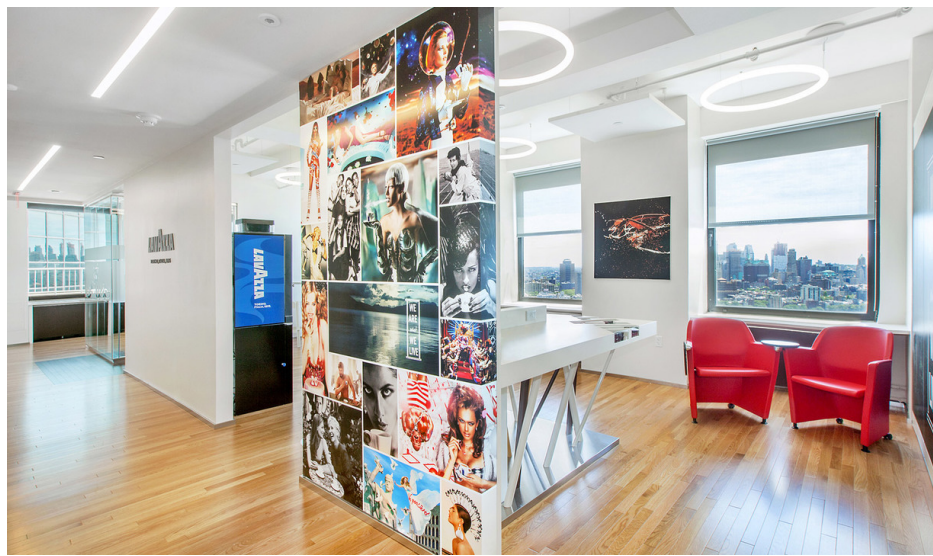

Lavazza Headquarters

➤ New York, USA

➤ Jahr / 2020

Kategorie / Office

Autor / Montroy DeMarco Architecture (MDA) and Isidoro Mastronardi of Studio aCd Architetti

Fotos / Ola Wilk

Tolomeo Table and A.39 Diffused

Alphabet of Light Circular

Eggboard and Tolomeo Mega Floor

Alphabet of Light Circular