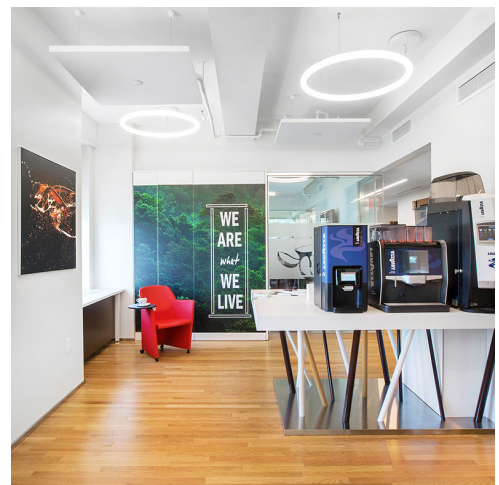

Lavazza Headquarters

➤ New York, USA

➤ Jahr / 2020

Kategorie / Office

Autor / Montroy DeMarco Architecture (MDA) and Isidoro Mastronardi of Studio aCd Architetti

Fotos / Ola Wilk

Tolomeo Table and A.39 Diffused

Alphabet of Light Circular

Eggboard and Tolomeo Mega Floor

Alphabet of Light Circular