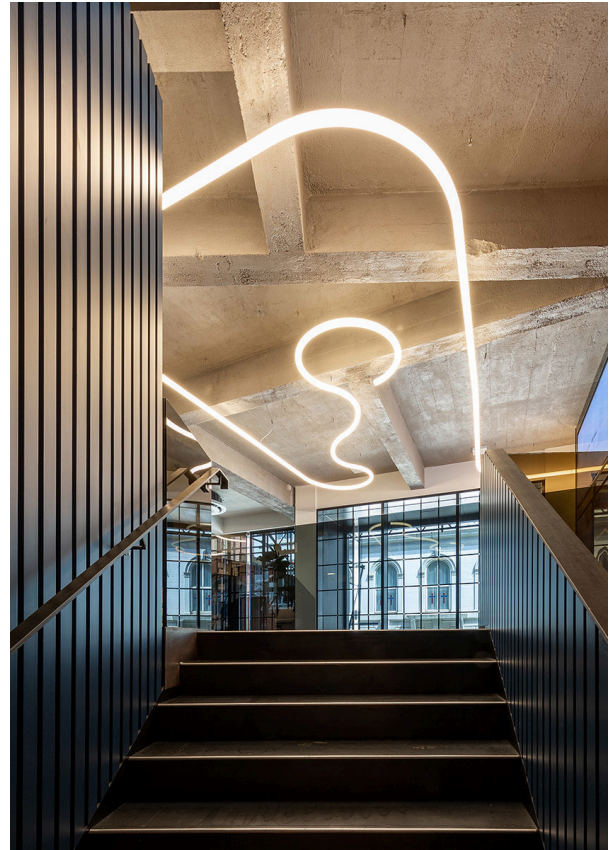

Senator

White Bear Yard

↗ London, UK

↗ Jahr / 2021

Kategorie / Retail

Autor / Space Invader Design / Senator Group

Fotos / Amphitype

AoL System - Bjarke Ingels Group

AoL System - Bjarke Ingels Group

A.39 Diffused - Carlotta de Bevilacqua

Hoy Spot SMD - Foster + Partners

Artemide and Senator continue their partnership with the exciting launch of the new London Senator Showroom. The first phase of the project completes the ground and lower ground floors. Architectural collections spanning A.24 System, A.39 System, Hoy System, Vector and Alphabet of Light System complement the vast display space for visiting professionals to explore, experience and learn.