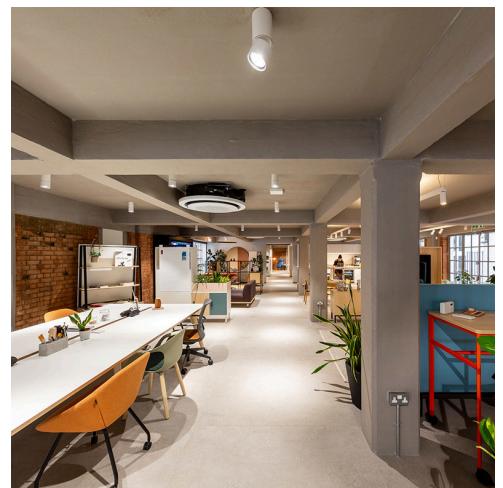

Senator

White Bear Yard

↗ London, UK

↗ Jahr / 2021

Kategorie / Retail

Autor / Space Invader Design / Senator Group

Fotos / Amphitype

AoL System - Bjarke Ingels Group

AoL System - Bjarke Ingels Group

A.39 Diffused - Carlotta de Bevilacqua

Hoy Spot SMD - Foster + Partners

Artemide and Senator continue their partnership with the exciting launch of the new London Senator Showroom. The first phase of the project completes the ground and lower ground floors. Architectural collections spanning A.24 System, A.39 System, Hoy System, Vector and Alphabet of Light System complement the vast display space for visiting professionals to explore, experience and learn.