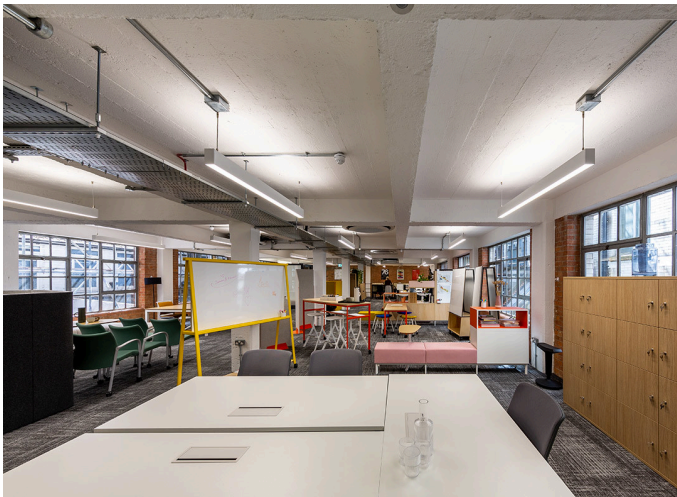

AoL System - Bjarke Ingels Group

A.39 Diffused - Carlotta de Bevilacqua

Hoy Spot SMD - Foster + Partners

Artemide and Senator continue their partnership with the exciting launch of the new London Senator Showroom. The first phase of the project completes the ground and lower ground floors. Architectural collections spanning A.24 System, A.39 System, Hoy System, Vector and Alphabet of Light System complement the vast display space for visiting professionals to explore, experience and learn.