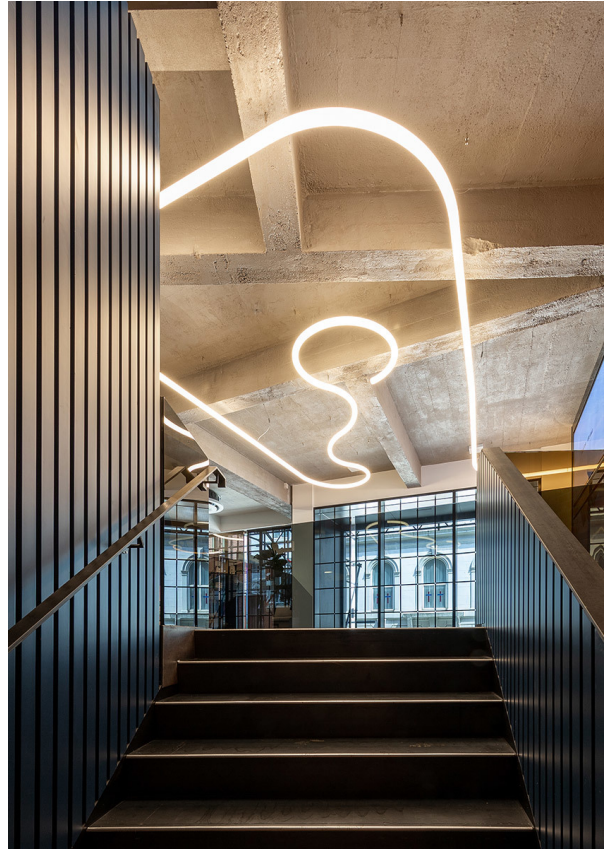

Senator White Bear Yard

↗ London, UK

↗ Jahr / 2021

Kategorie / Retail

Autor / Space Invader Design / Senator Group

Fotos / Amphotype

AoL System - Bjarke Ingels Group

AoL System - Bjarke Ingels Group

A.39 Diffused - Carlotta de Bevilacqua

Hoy Spot SMD - Foster + Partners

AoL Circular - Bjarke Ingels Group

Artemide and Senator continue their partnership with the exciting launch of the new London Senator Showroom. The first phase of the project completes the ground and lower ground floors. Architectural collections spanning A.24 System, A.39 System, Hoy System, Vector and Alphabet of Light System complement the vast display space for visiting professionals to explore, experience and learn.