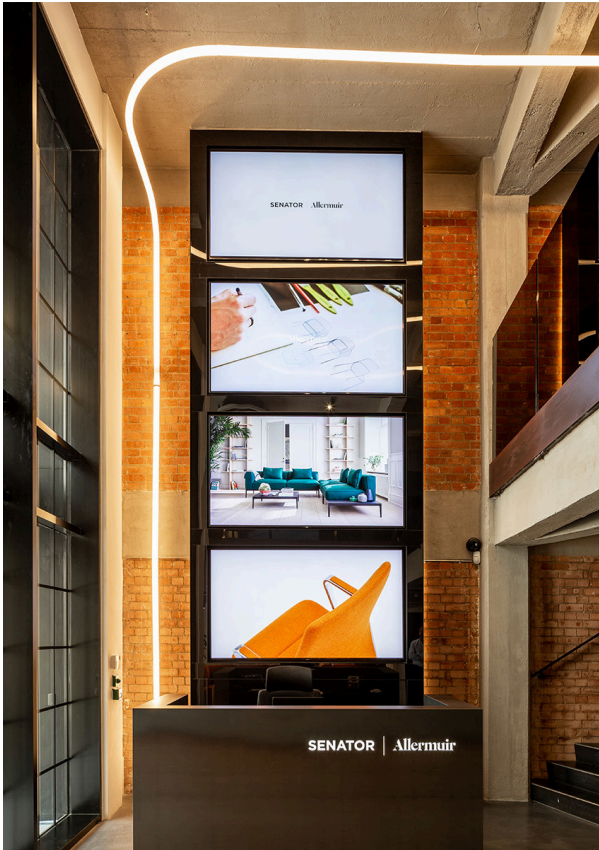

Senator

White Bear Yard

↗ London, UK

↗ Jahr / 2021

Kategorie / Retail

Autor / Space Invader Design / Senator Group

Fotos / Amphitype

AoL System - Bjarke Ingels Group

AoL System - Bjarke Ingels Group

A.39 Diffused - Carlotta de Bevilacqua

Hoy Spot SMD - Foster + Partners

Artemide and Senator continue their partnership with the exciting launch of the new London Senator Showroom. The first phase of the project completes the ground and lower ground floors. Architectural collections spanning A.24 System, A.39 System, Hoy System, Vector and Alphabet of Light System complement the vast display space for visiting professionals to explore, experience and learn.