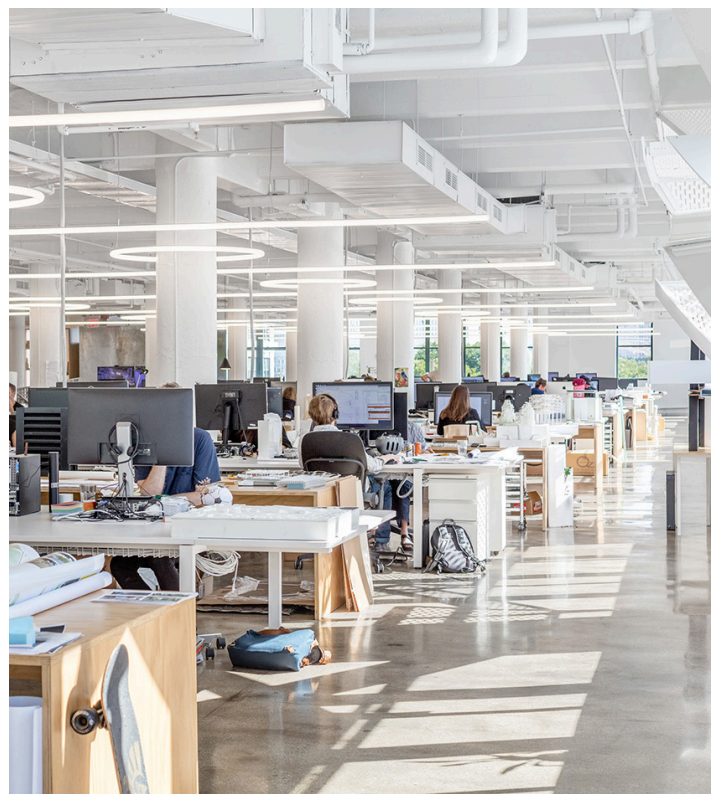

BIG Offices

➤ New York

➤ Year / 2018

Category / Office

Author / BIG

Photo / Max Touhey

BIG, Bjarke Ingels Group, an avantgarde international studio of architecture and experimentation founded in Copenhagen in 2005 by Bjarke Ingels, has opened its new branch in New York, illuminated in its entirety by Artemide.

Alphabet of Light - System

Alphabet of Light - System

The studio's new office is at Dumbo, Brooklyn, one of the city's up-and-coming areas where professional studios, cafés, cultural centers and a bustling creative activity are clustered at the feet of the two bridges that connect Brooklyn and Manhattan. The new premises of over 50,000 square meters house, in addition to the offices of the more than 250 New York "BIGsters," spaces for workshops, free areas for recreation, exhibition and public spaces. The rooms are illuminated with the innovative systems designed by the studio for Artemide: in particular Alphabet of Light, which winds through the spaces, assuming different configurations.