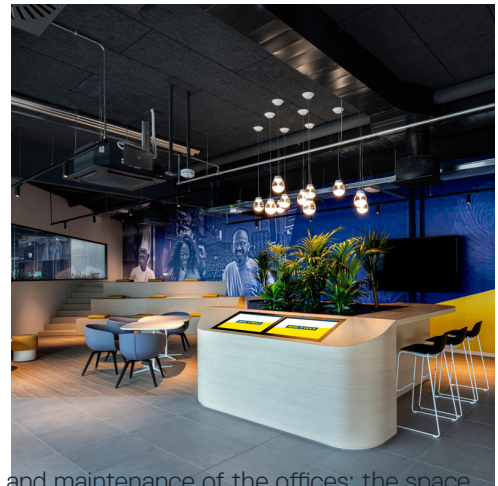

# Metro Village

➤ San Donato Milanese, Italy

➤ Year / 2021

Category / Office

Author / Lombardini22 - DEGW

Photo / Dario & Carlos Tettamanzi

Series Y - Gensler | Dioscuri - Michele De Lucchi

The project of the new METRO Italia headquarters in San Donato Milanese was planned by DEGW, Lombardini22 brand specialized in workplaces, as a real place of collaboration and exchange for employees. The layout was designed to meet the characteristics and needs of the different departments of the company and the people who are part of it. Each area is projected to change according to the work requirements, between formal and informal spaces to promote comfort, dynamism and creativity according to the needs of professionals.

Series Y - Gensler | Vector - Carlotta de Bevilacqua

A.24 System + Vector Magnetic - Carlotta de Bevilacqua

The project also considered some important elements for the future use and maintenance of the offices: the space, flexible, is easily reconfigurable and scalable to accommodate changes and adapt to increasing future density.