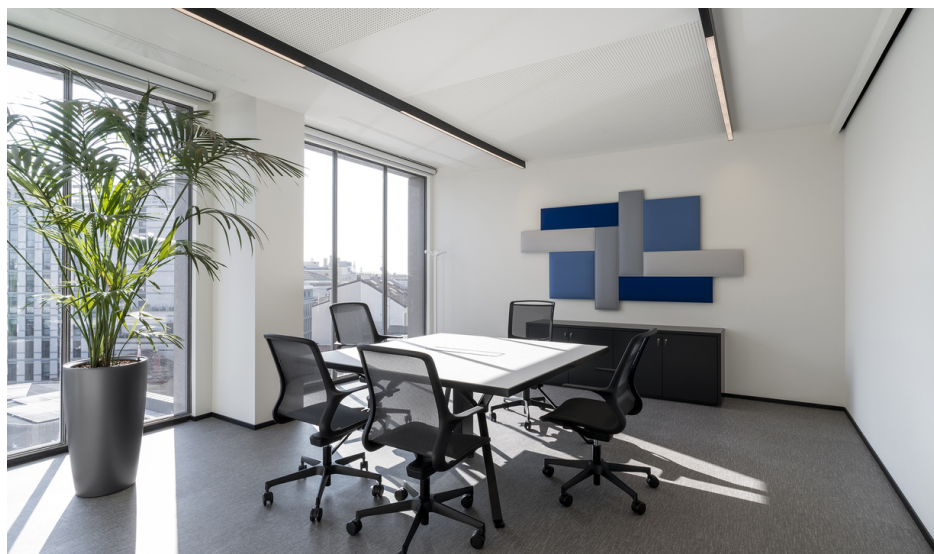

A.39 Controlled Emission - Carlotta de Bevilacqua