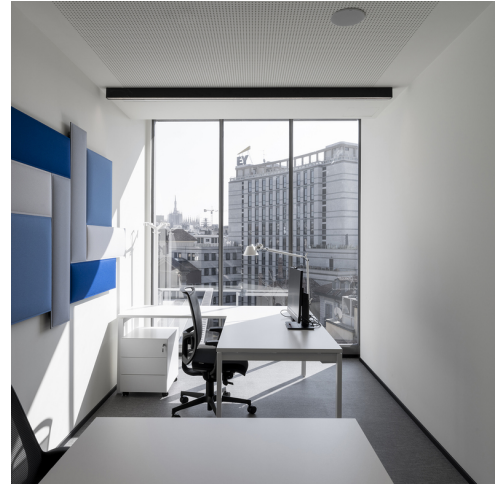

Tolomeo - Michele De Lucchi & Giancarlo Fassina | A.39 - Carlotta de Bevilacqua