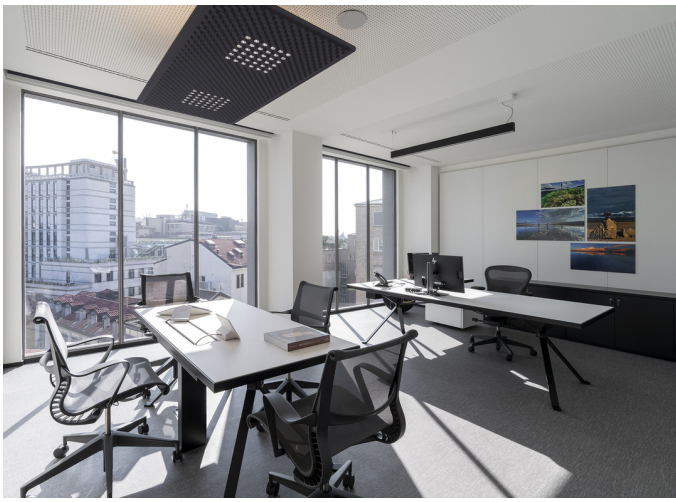

Eggboard - Progetto CMR - Giacobone & Roj