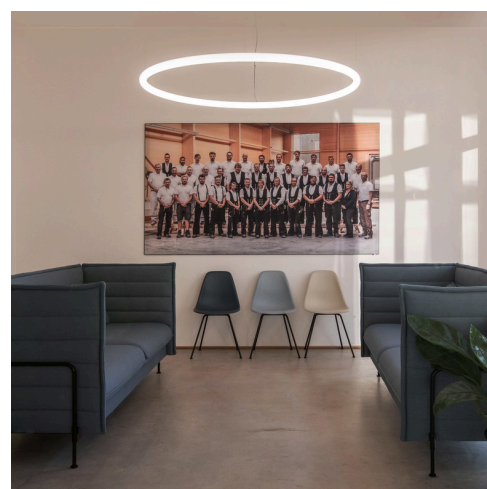

Materio

➤ Soest, Germany

➤ Year / 2019

Category / Office

Author / Rinsdorf Ströcker Architekten (Lippstadt)

Photo / Andreas Eschrich

Alphabet of Light Circular - BIG

Alphabet of Light Circular - BIG

Alphabet of Light Circular - BIG

Alphabet of Light Linear - BIG

Alphabet of Light Linear - BIG