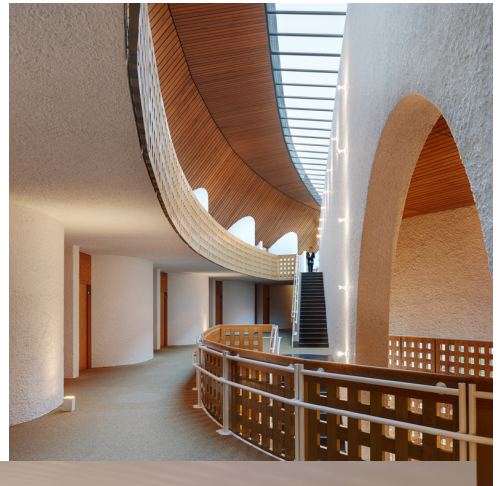

Shogun - Mario Botta